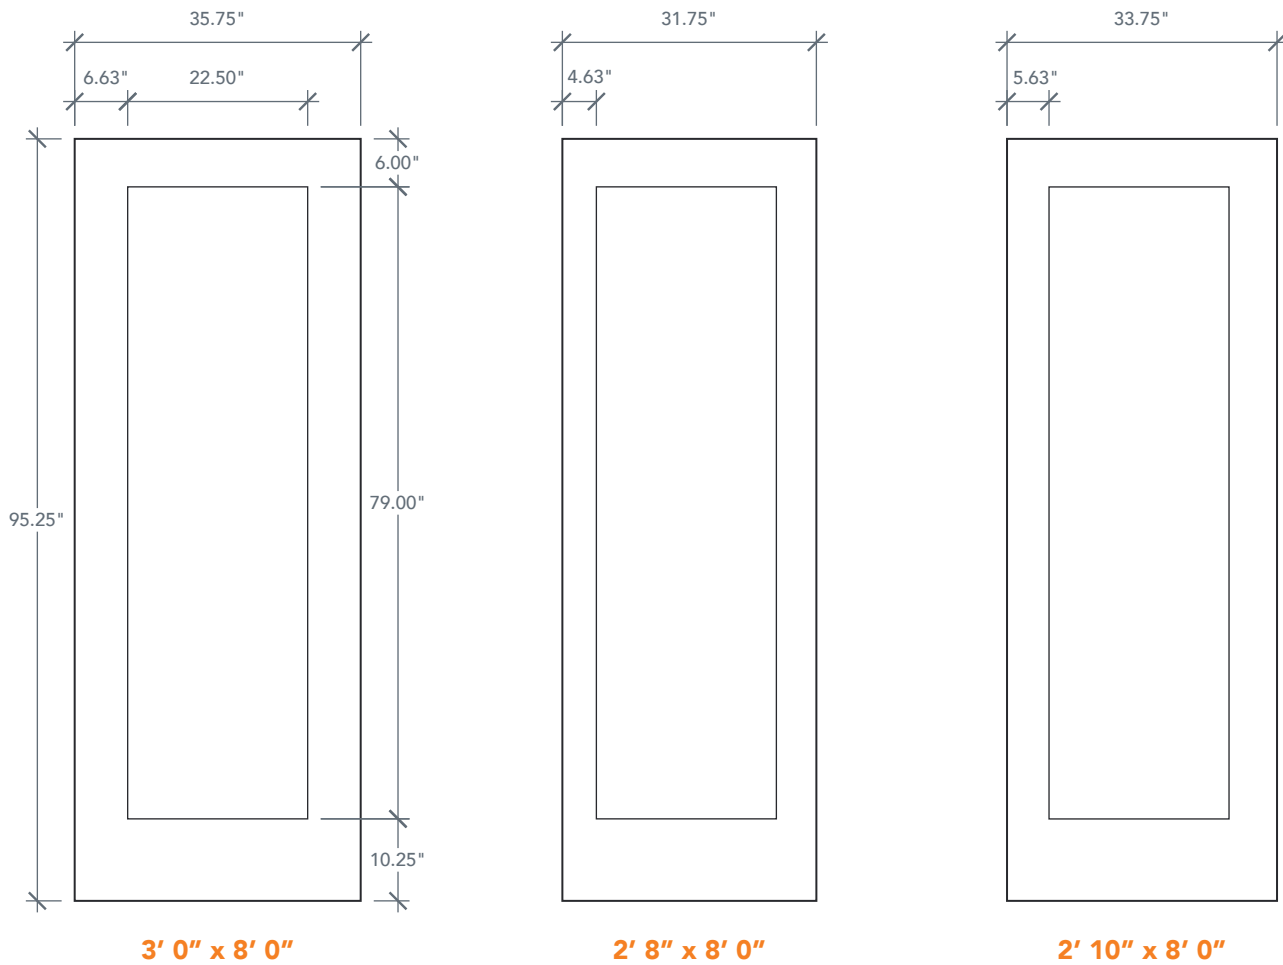

# 8'0" DRS1K80 ONE PANEL DOOR

SMOOTH

SHAKER PROFILE

CRAFTSMAN SERIES

2022 PLASTPRO SPECBOOK PAGE: 24

## AVAILABLE SIZING

ARTWORK SCALE: 1/2"=1'

NOTE: BY REQUEST, DOOR HEIGHT COMES IN VARYING DIMENSIONS TO A MINIMUM OF 95". EXCESS WILL BE TAKEN FROM BOTTOM RAIL. ALL OTHER DIMENSIONS WILL REMAIN THE SAME.