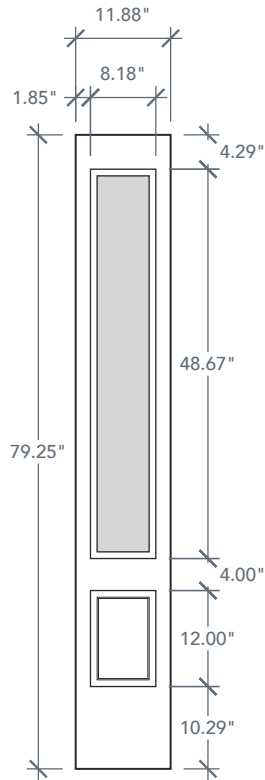

6'8" SLS1E NOVA 90 3/4 LITE SIDELITE

BRUSHED SMOOTH

DIRECT GLAZED

NOVA SERIES

2024 PLASTPRO SPECBOOK PAGE: 191

AVAILABLE SIZING

ARTWORK SCALE: 1/2"=1'

1' 0" x 6' 8"

1' 2" x 6' 8"

Glass Measurements

NOTE: BY REQUEST, SIDELITE HEIGHT COMES IN VARYING DIMENSIONS TO A MINIMUM OF 79". EXCESS WILL BE TAKEN FROM BOTTOM RAIL. ALL OTHER DIMENSIONS WILL REMAIN THE SAME.

MATCHING DOORS

DRS1E

Available Widths:

- 2' 6"
- 2' 8"
- 2' 10"
- 3' 0"

Spec Page = 187