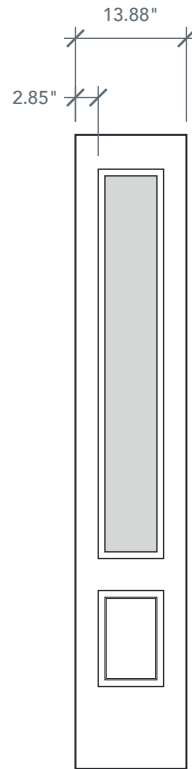

6'8" SLS1E NOVA 90 3/4 LITE SIDELITE

BRUSHED SMOOTH

DIRECT GLAZED

NOVA SERIES

2024 PLASTPRO SPECBOOK PAGE: 191

AVAILABLE SIZING

ARTWORK SCALE: 1/2"=1'

1' 0" x 6' 8"

1' 2" x 6' 8"

Glass Measurements

NOTE: BY REQUEST, SIDELITE HEIGHT COMES IN VARYING DIMENSIONS TO A MINIMUM OF 79". EXCESS WILL BE TAKEN FROM BOTTOM RAIL. ALL OTHER DIMENSIONS WILL REMAIN THE SAME.

MATCHING DOORS

DRS1E

Available Widths:

- 2' 6"
- 2' 8"
- 2' 10"
- 3' 0"

Spec Page = 187