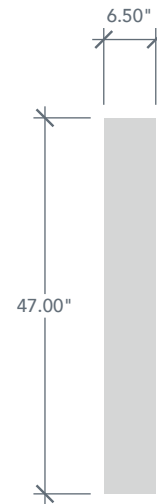

6'8" SLS1E NOVA 90 3/4 LITE SIDELITE

BRUSHED SMOOTH

DIRECT GLAZED

NOVA SERIES

2024 PLASTPRO SPECBOOK PAGE: 191

AVAILABLE SIZING

ARTWORK SCALE: 1/2"=1'

1' 0" x 6' 8"

1' 2" x 6' 8"

Glass Measurements

NOTE: BY REQUEST, SIDELITE HEIGHT COMES IN VARYING DIMENSIONS TO A MINIMUM OF 79". EXCESS WILL BE TAKEN FROM BOTTOM RAIL. ALL OTHER DIMENSIONS WILL REMAIN THE SAME.

MATCHING DOORS

DRS1E

Available Widths:

- 2' 6"
- 2' 8"
- 2' 10"
- 3' 0"

Spec Page = 187