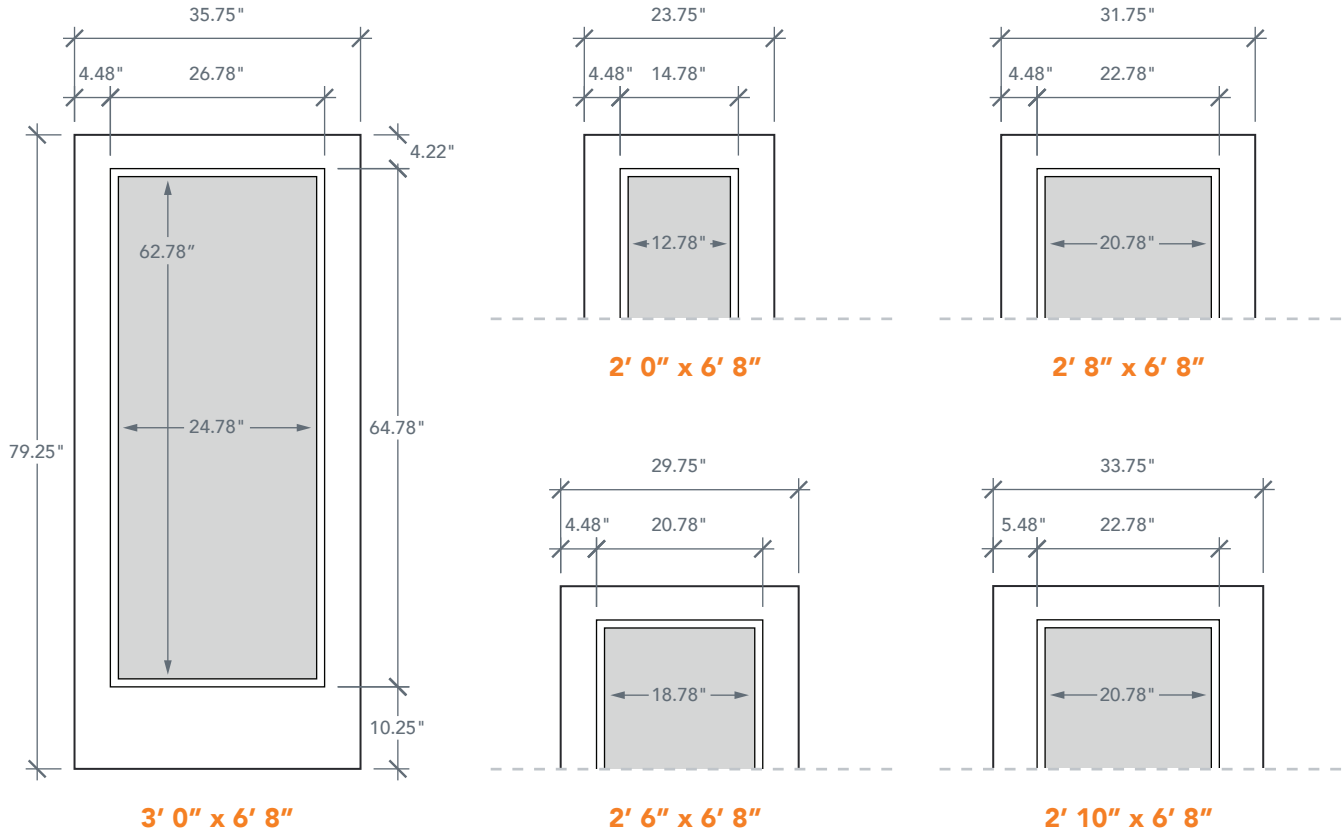

AVAILABLE SIZING

ARTWORK SCALE: 1/2"=1'

NOTE: BY REQUEST, DOOR HEIGHT COMES IN VARYING DIMENSIONS TO A MINIMUM OF 79". EXCESS WILL BE TAKEN FROM BOTTOM RAIL. ALL OTHER DIMENSIONS WILL REMAIN THE SAME.

MATCHING SIDELITES

SLS1S
 Available Widths:
 1' 0"
 1' 2"

Spec Page = 193