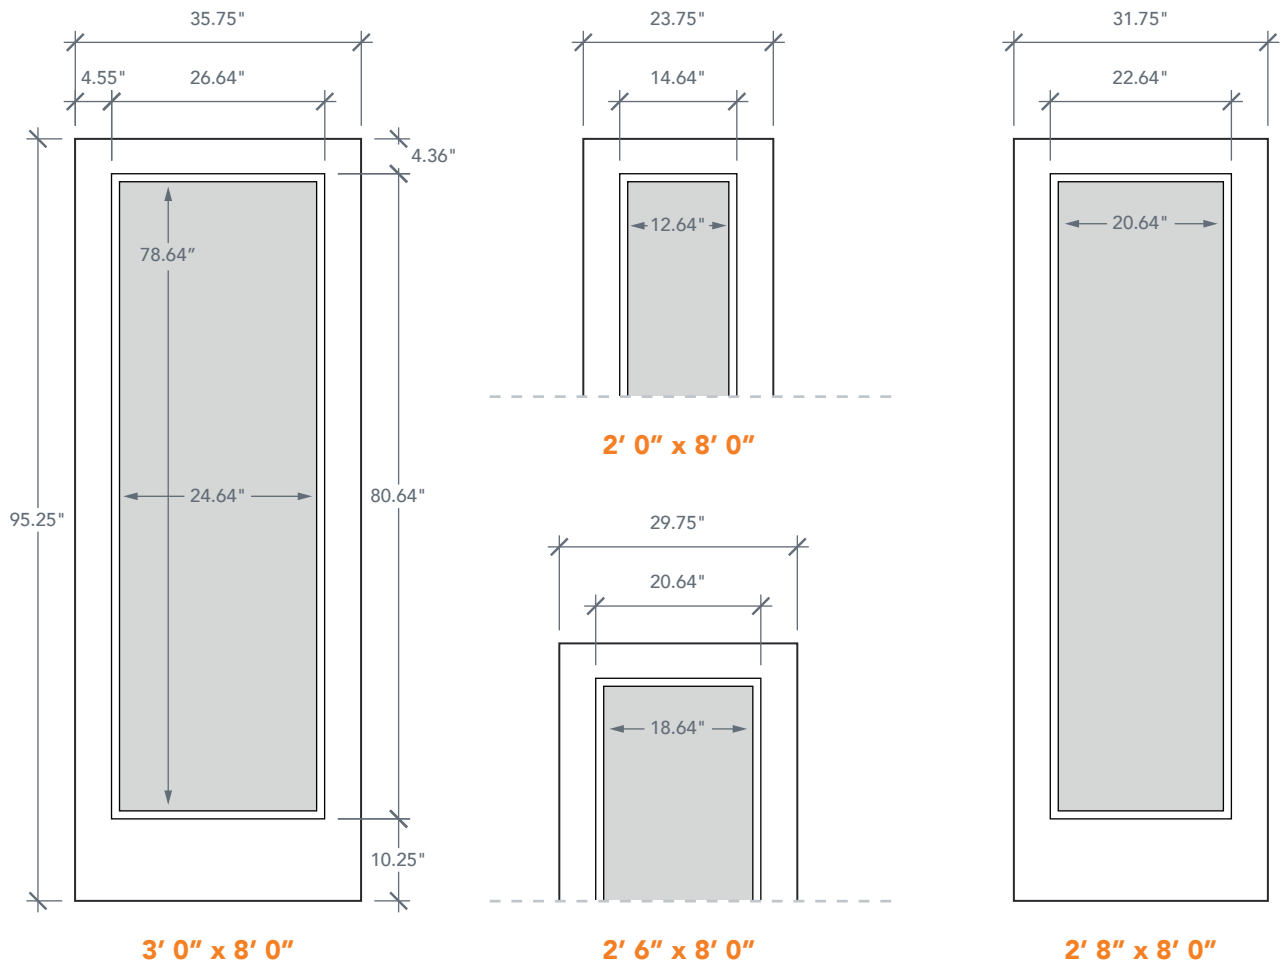

AVAILABLE SIZING

ARTWORK SCALE: 1/2"=1'

NOTE: BY REQUEST, DOOR HEIGHT COMES IN VARYING DIMENSIONS TO A MINIMUM OF 95". EXCESS WILL BE TAKEN FROM BOTTOM RAIL. ALL OTHER DIMENSIONS WILL REMAIN THE SAME.