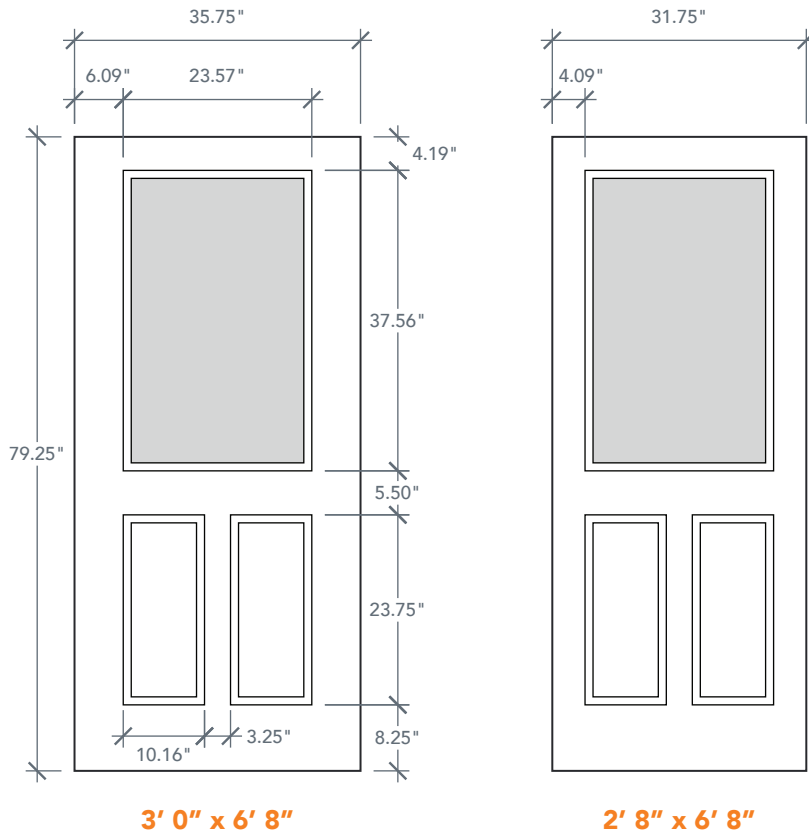

6'8" DRG12 FLUSH GLAZED HALF LITE DOOR

OAK

ONELITE SERIES

2024 PLASTPRO SPECBOOK PAGE: 181

AVAILABLE SIZING

ARTWORK SCALE: 1/2"=1'

3' 0" x 6' 8"

2' 8" x 6' 8"

NOTE: BY REQUEST, DOOR HEIGHT COMES IN VARYING DIMENSIONS TO A MINIMUM OF 79". EXCESS WILL BE TAKEN FROM BOTTOM RAIL. ALL OTHER DIMENSIONS WILL REMAIN THE SAME.

GLASS & DAYLIGHT OPENING

A = DISTANCE FROM TOP OF DOOR TO TOP OF OPENING