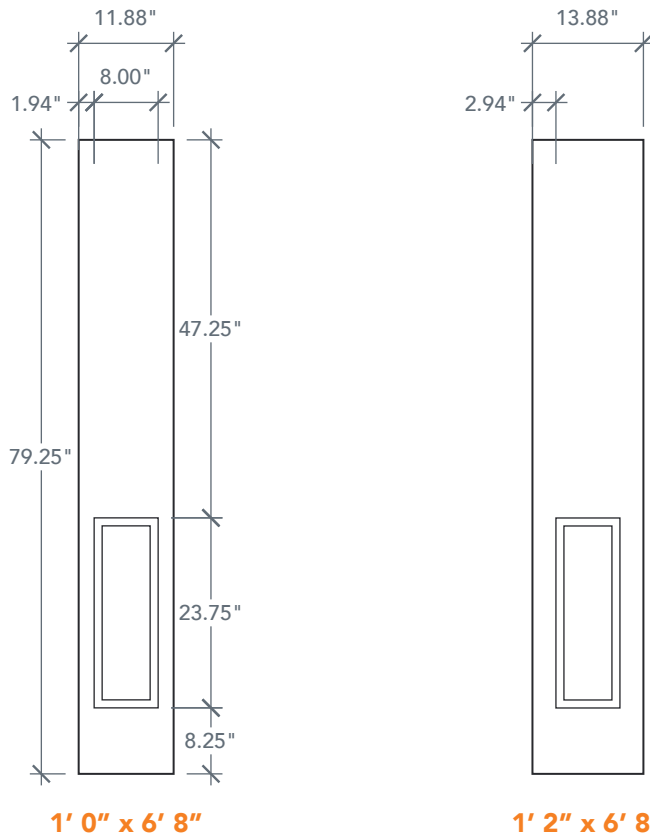

6'8" SLS60 SIX PANEL SIDELITE

SMOOTH SERIES
2024 PLASTPRO SPECBOOK PAGE: 157

AVAILABLE SIZING

ARTWORK SCALE: 1/2"=1'

1' 0" x 6' 8"

1' 2" x 6' 8"

NOTE: BY REQUEST, SIDELITE HEIGHT COMES IN VARYING DIMENSIONS TO A MINIMUM OF 79". EXCESS WILL BE TAKEN FROM BOTTOM RAIL. ALL OTHER DIMENSIONS WILL REMAIN THE SAME.

CUTOUTS & GLASS

A = DISTANCE FROM TOP OF DOOR TO TOP OF OPENING

MATCHING DOORS

Updated: January 2024