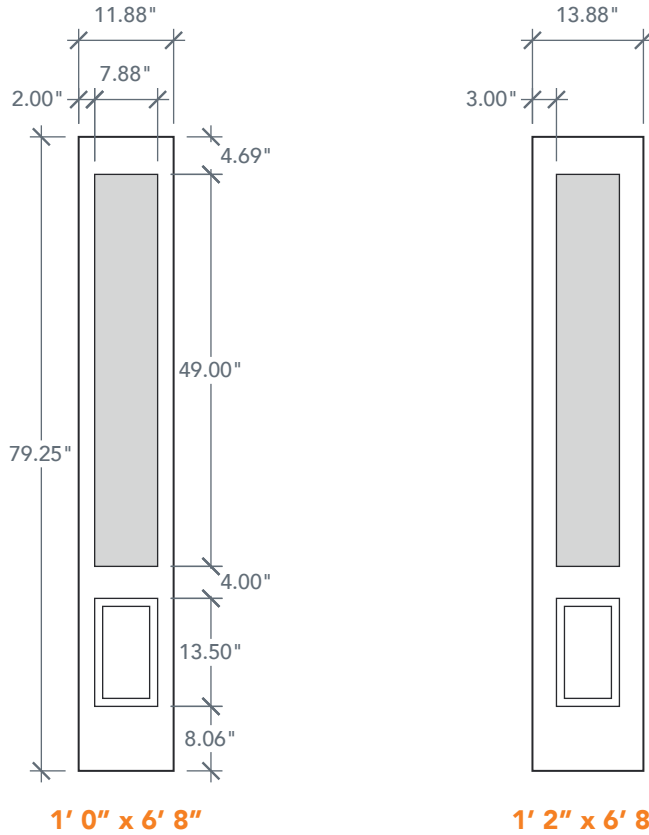

AVAILABLE SIZING

ARTWORK SCALE: 1/2"=1'

NOTE: BY REQUEST, SIDELITE HEIGHT COMES IN VARYING DIMENSIONS TO A MINIMUM OF 79". EXCESS WILL BE TAKEN FROM BOTTOM RAIL. ALL OTHER DIMENSIONS WILL REMAIN THE SAME.

CUTOUTS & GLASS

A = DISTANCE FROM TOP OF DOOR TO TOP OF OPENING

MATCHING DOORS