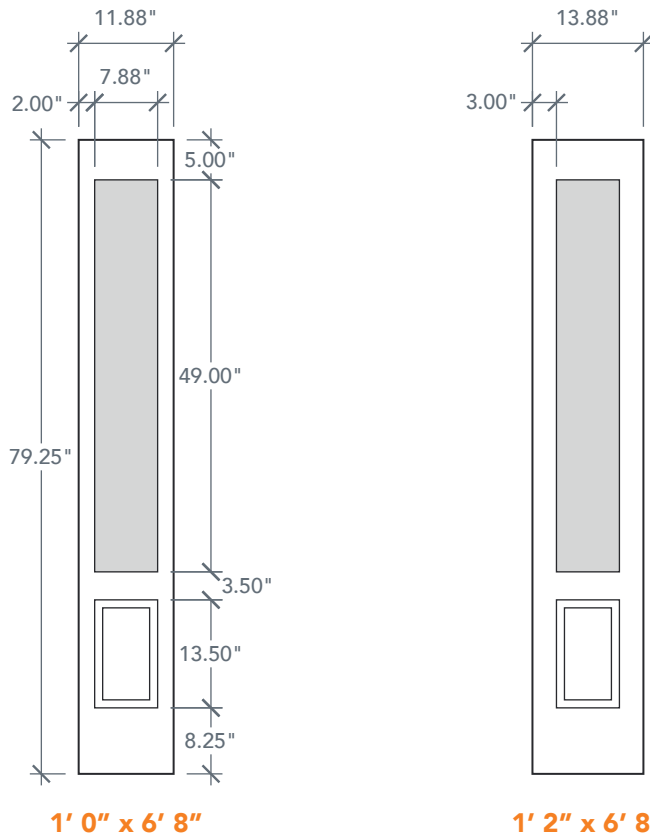

AVAILABLE SIZING

ARTWORK SCALE: 1/2"=1'

1' 0" x 6' 8"

1' 2" x 6' 8"

NOTE: BY REQUEST, SIDELITE HEIGHT COMES IN VARYING DIMENSIONS TO A MINIMUM OF 79". EXCESS WILL BE TAKEN FROM BOTTOM RAIL. ALL OTHER DIMENSIONS WILL REMAIN THE SAME.

CUTOUTS & GLASS

A = DISTANCE FROM TOP OF DOOR TO TOP OF OPENING

MATCHING DOORS

DRS20

Available Widths:
3' 0"

Spec Page = 123

DRS3E

Available Widths:
3' 0"

Spec Page = 129