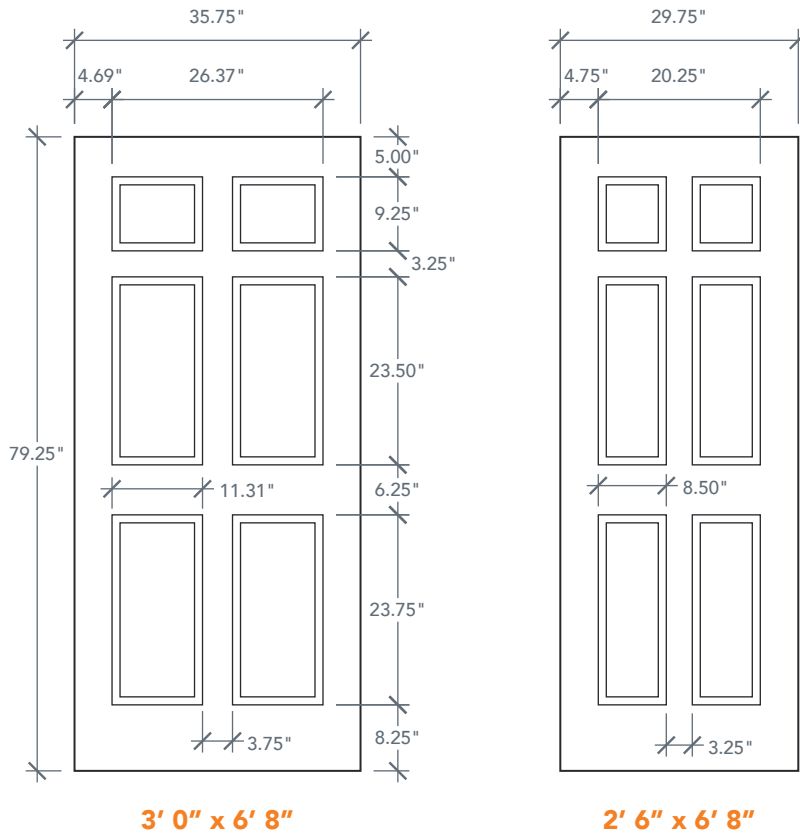

6'8" DRS60 SIX PANEL DOOR

SMOOTH SERIES
2024 PLASTPRO SPECBOOK PAGE: 141

AVAILABLE SIZING

ARTWORK SCALE: 1/2"=1'

3' 0" x 6' 8"

2' 6" x 6' 8"

NOTE: BY REQUEST, DOOR HEIGHT COMES IN VARYING DIMENSIONS TO A MINIMUM OF 79". EXCESS WILL BE TAKEN FROM BOTTOM RAIL. ALL OTHER DIMENSIONS WILL REMAIN THE SAME.

CUTOUTS & GLASS

	TOP LITE	
	TLS	
2'6"	Cutout	21" x 9 1/4"
	Glass	20" x 8 1/4"
TL1		
3'0"	Cutout	26 1/2" x 9 1/4"
	Glass	25 1/2" x 8 1/4"
A = 5.0"		

A = DISTANCE FROM TOP OF DOOR TO TOP OF OPENING

MATCHING SIDELITES

	SLS60
	Available Widths: 1' 0" 1' 2"
	Spec Page = 157