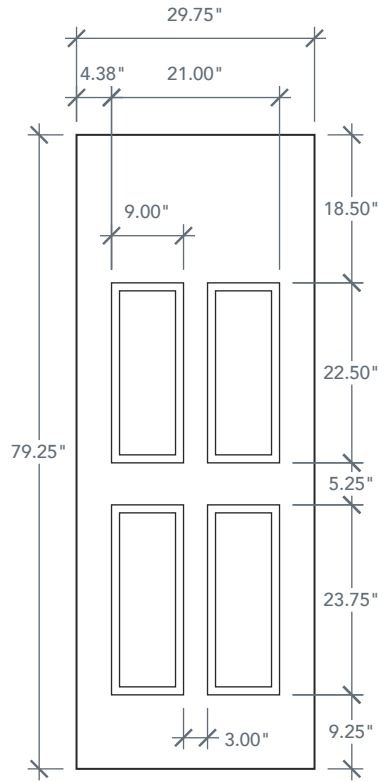

6'8" DRS42 FOUR PANEL BLANK TOP DOOR

SMOOTH SERIES
2024 PLASTPRO SPECBOOK PAGE: 137

AVAILABLE SIZING

ARTWORK SCALE: 1/2"=1'

2' 6" x 6' 8"

NOTE: BY REQUEST, DOOR HEIGHT COMES IN VARYING DIMENSIONS TO A MINIMUM OF 79". EXCESS WILL BE TAKEN FROM BOTTOM RAIL. ALL OTHER DIMENSIONS WILL REMAIN THE SAME.

CUTOUTS & GLASS

HALF LITE
HL3

2'6" Cutout 21" x 37"
Glass 20" x 36"

A = 5.0"

FULL LITE
FL5

2'6" Cutout 21" x 65"
Glass 20" x 64"

A = 5.0"

A = DISTANCE FROM TOP OF DOOR TO TOP OF OPENING