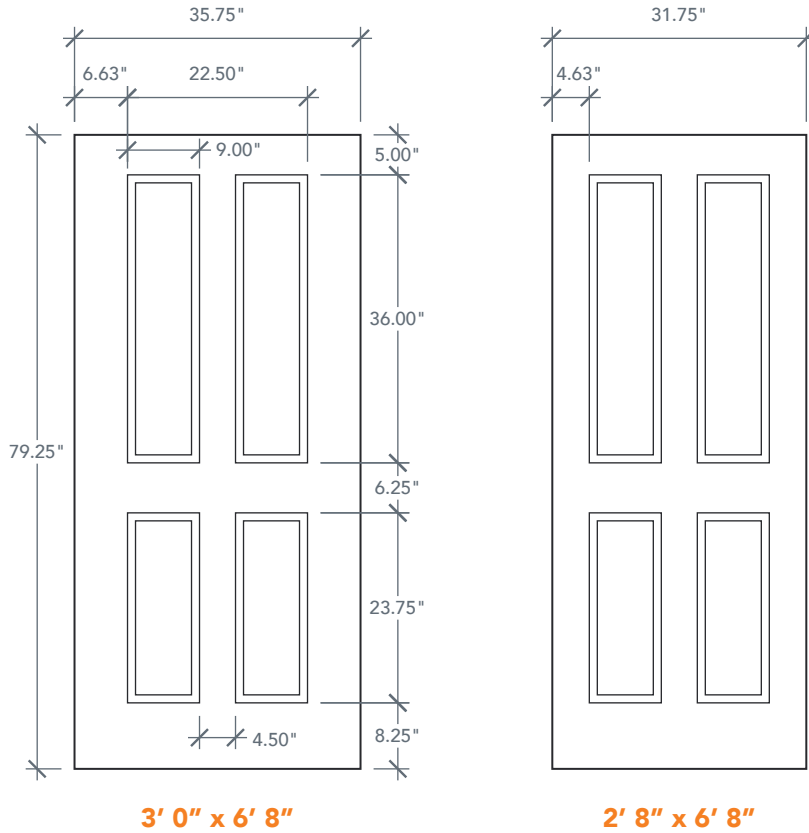

6'8" DRS41 TRUE FOUR PANEL DOOR

SMOOTH SERIES
2024 PLASTPRO SPECBOOK PAGE: 134

AVAILABLE SIZING

ARTWORK SCALE: 1/2"=1'

3' 0" x 6' 8"

2' 8" x 6' 8"

NOTE: BY REQUEST, DOOR HEIGHT COMES IN VARYING DIMENSIONS TO A MINIMUM OF 79". EXCESS WILL BE TAKEN FROM BOTTOM RAIL. ALL OTHER DIMENSIONS WILL REMAIN THE SAME.

CUTOUTS & GLASS

TWIN LITE HL2

2'8" Cutout 9" x 37"
3'0" Glass 8" x 36"

A = 5.0"

HALF LITE HL4

2'8" Cutout 23" x 37"
3'0" Glass 22" x 36"

A = 5.0"

A = DISTANCE FROM TOP OF DOOR TO TOP OF OPENING

MATCHING SIDELITES

SLS60

Available Widths:
1' 0"
1' 2"

Spec Page = 157