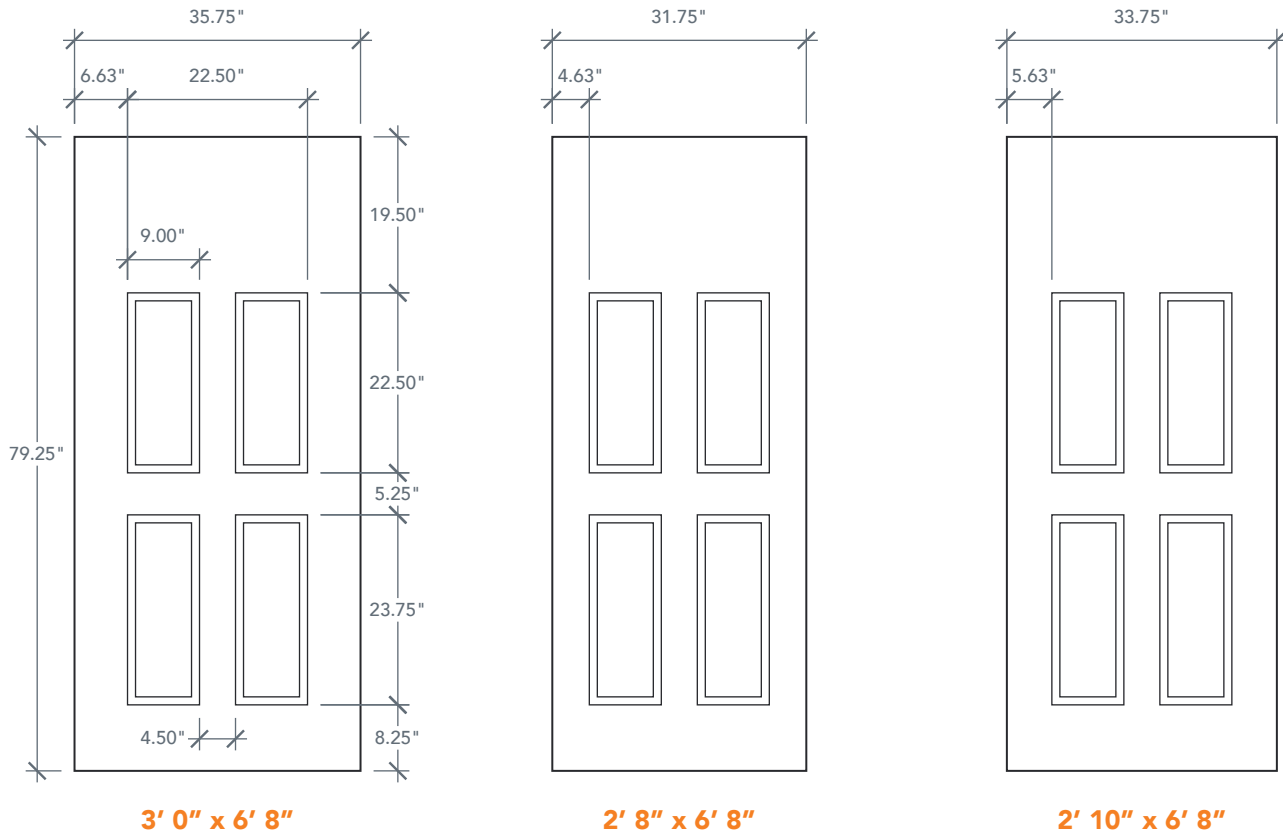

6'8" DRS40 FOUR PANEL BLANK TOP DOOR

SMOOTH SERIES

2024 PLASTPRO SPECBOOK PAGE: 133

AVAILABLE SIZING

ARTWORK SCALE: 1/2"=1'

3' 0" x 6' 8"

2' 8" x 6' 8"

2' 10" x 6' 8"

NOTE: BY REQUEST, DOOR HEIGHT COMES IN VARYING DIMENSIONS TO A MINIMUM OF 79". EXCESS WILL BE TAKEN FROM BOTTOM RAIL. ALL OTHER DIMENSIONS WILL REMAIN THE SAME.

CUTOUTS & GLASS

HALF ROUND LITE
HR1

2'8"	Cutout	23" x 11"
2'10"	Glass	22" x 10"
3'0"		

A = 4.0"

HALF LITE
HL4

2'8"	Cutout	23" x 37"
2'10"	Glass	22" x 36"
3'0"		

A = 5.0"

FULL LITE
FL7

2'8"	Cutout	23" x 65"
2'10"	Glass	22" x 64"
3'0"		

A = 6.0"

A = DISTANCE FROM TOP OF DOOR TO TOP OF OPENING

MATCHING SIDELITES

SLS60

Available Widths:
1' 0"
1' 2"

Spec Page = 157