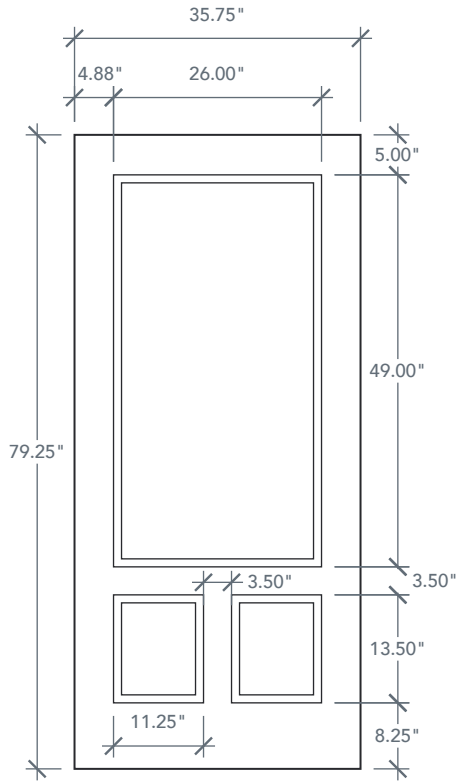

6'8" DRS3E 3/4 ELITE DOOR

SMOOTH SERIES
2024 PLASTPRO SPECBOOK PAGE: 129

AVAILABLE SIZING

ARTWORK SCALE: 1/2"=1'

3' 0" x 6' 8"

NOTE: BY REQUEST, DOOR HEIGHT COMES IN VARYING DIMENSIONS TO A MINIMUM OF 79". EXCESS WILL BE TAKEN FROM BOTTOM RAIL. ALL OTHER DIMENSIONS WILL REMAIN THE SAME.

CUTOUTS & GLASS

3/4 OVAL LITE
3V2

3'0" Cutout 17.84" x 40.12"
Glass 16.78" x 38.72"

OVAL IS CENTERED IN PANEL HEIGHT

3/4 LITE
343

3'0" Cutout 26" x 49"
Glass 25" x 48"

A = 5.0"

A = DISTANCE FROM TOP OF DOOR TO TOP OF OPENING

MATCHING SIDELITES

SLS3E

Available Widths:

1' 0"
1' 2"

Spec Page = 152