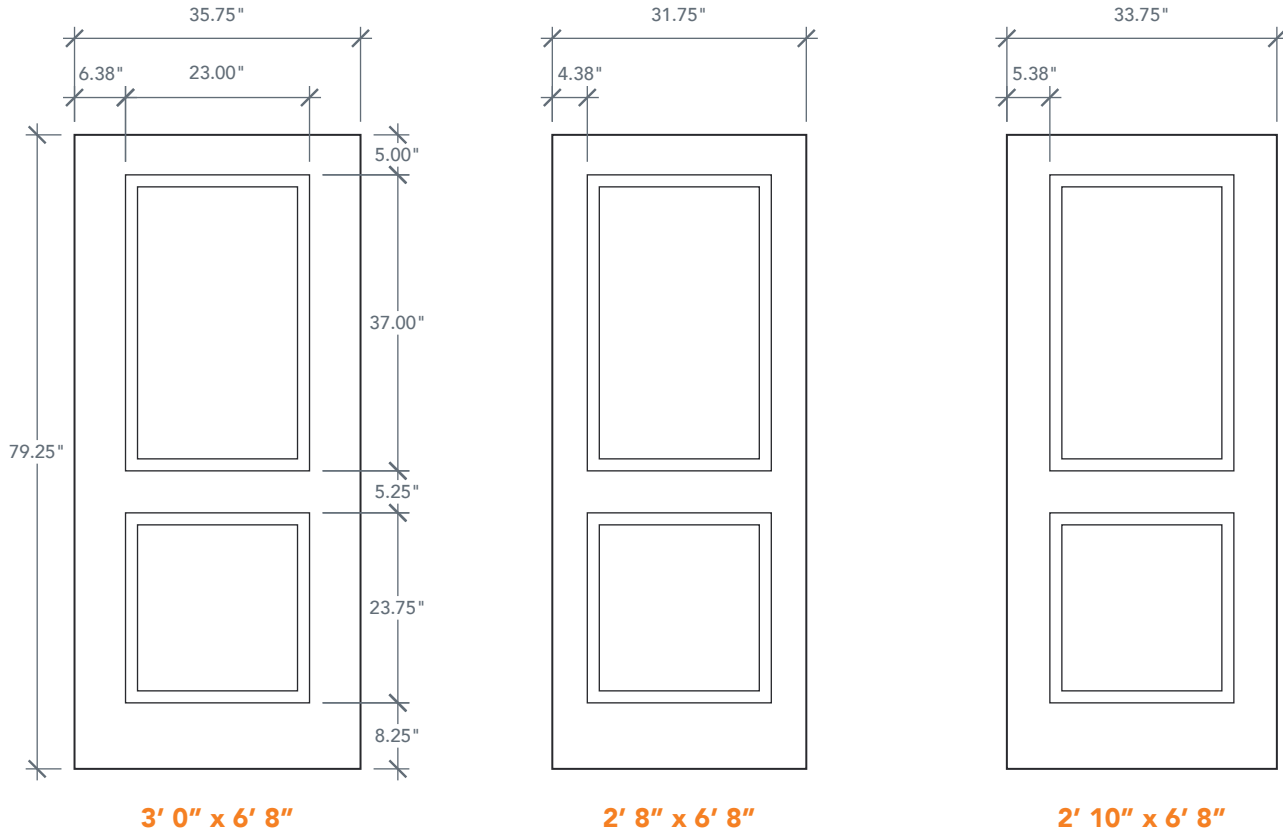

6'8" DRS2B TWO PANEL DOOR

SQUARE PANEL & SQUARE TOP

SMOOTH SERIES
2024 PLASTPRO SPECBOOK PAGE: 118

AVAILABLE SIZING

ARTWORK SCALE: 1/2"=1'

NOTE: BY REQUEST, DOOR HEIGHT COMES IN VARYING DIMENSIONS TO A MINIMUM OF 79". EXCESS WILL BE TAKEN FROM BOTTOM RAIL. ALL OTHER DIMENSIONS WILL REMAIN THE SAME.

CUTOUTS & GLASS

A = DISTANCE FROM TOP OF DOOR TO TOP OF OPENING

MATCHING SIDELITES