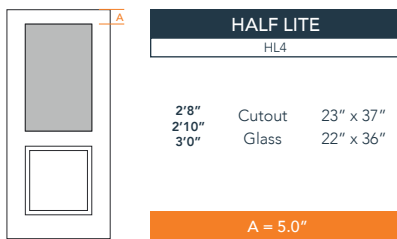

6'8" DRS2B TWO PANEL DOOR

SQUARE PANEL & SQUARE TOP

SMOOTH SERIES
2024 PLASTPRO SPECBOOK PAGE: 118

AVAILABLE SIZING

ARTWORK SCALE: 1/2"=1'

NOTE: BY REQUEST, DOOR HEIGHT COMES IN VARYING DIMENSIONS TO A MINIMUM OF 79". EXCESS WILL BE TAKEN FROM BOTTOM RAIL. ALL OTHER DIMENSIONS WILL REMAIN THE SAME.

CUTOUTS & GLASS

A = DISTANCE FROM TOP OF DOOR TO TOP OF OPENING

MATCHING SIDELITES