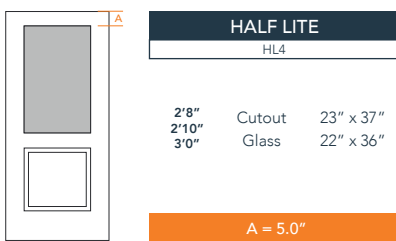

6'8" DRS22 TWO PANEL DOOR

10" BOTTOM RAIL

SMOOTH SERIES
2024 PLASTPRO SPECBOOK PAGE: 124

AVAILABLE SIZING

ARTWORK SCALE: 1/2"=1'

NOTE: BY REQUEST, DOOR HEIGHT COMES IN VARYING DIMENSIONS TO A MINIMUM OF 79". EXCESS WILL BE TAKEN FROM BOTTOM RAIL. ALL OTHER DIMENSIONS WILL REMAIN THE SAME.

CUTOUTS & GLASS

A = DISTANCE FROM TOP OF DOOR TO TOP OF OPENING