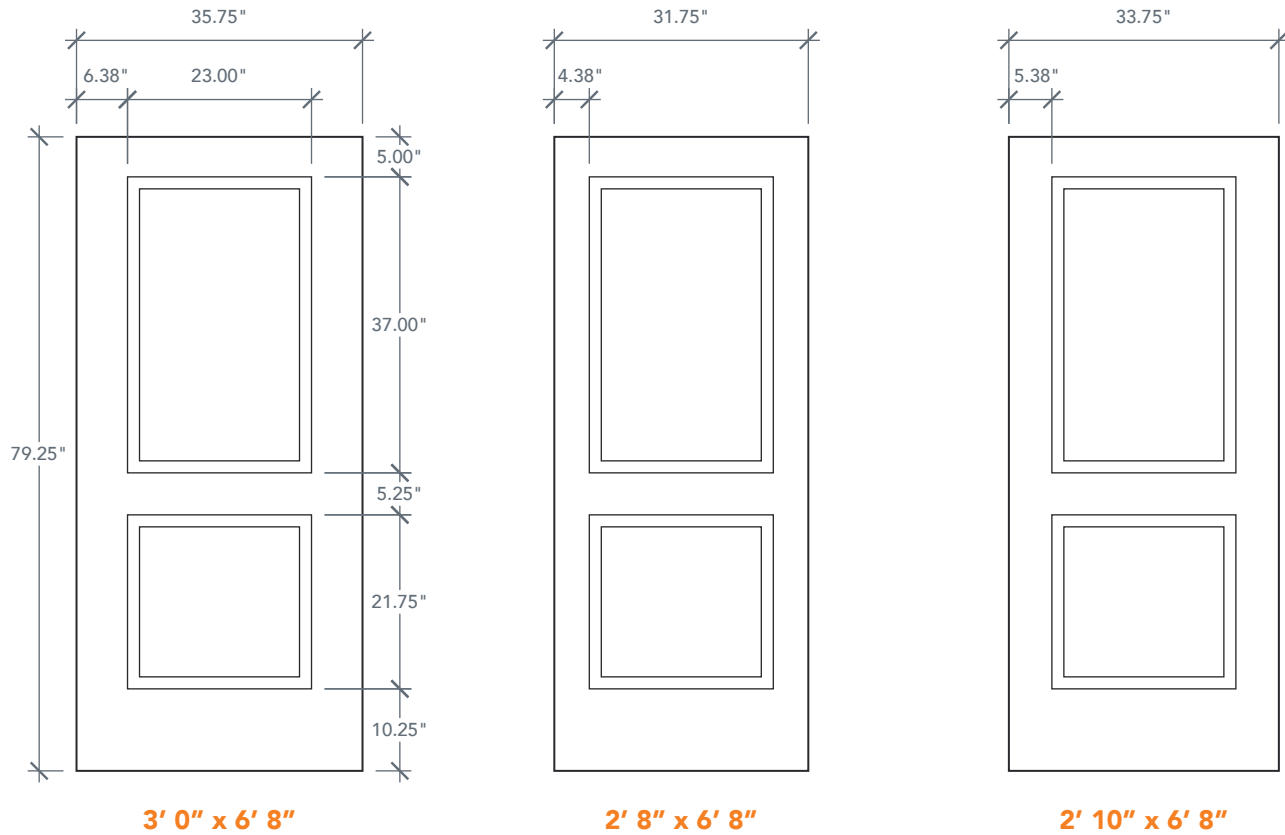

6'8" DRS22 TWO PANEL DOOR

10" BOTTOM RAIL

SMOOTH SERIES
2024 PLASTPRO SPECBOOK PAGE: 124

AVAILABLE SIZING

ARTWORK SCALE: 1/2"=1'

NOTE: BY REQUEST, DOOR HEIGHT COMES IN VARYING DIMENSIONS TO A MINIMUM OF 79". EXCESS WILL BE TAKEN FROM BOTTOM RAIL. ALL OTHER DIMENSIONS WILL REMAIN THE SAME.

CUTOUTS & GLASS

A = DISTANCE FROM TOP OF DOOR TO TOP OF OPENING