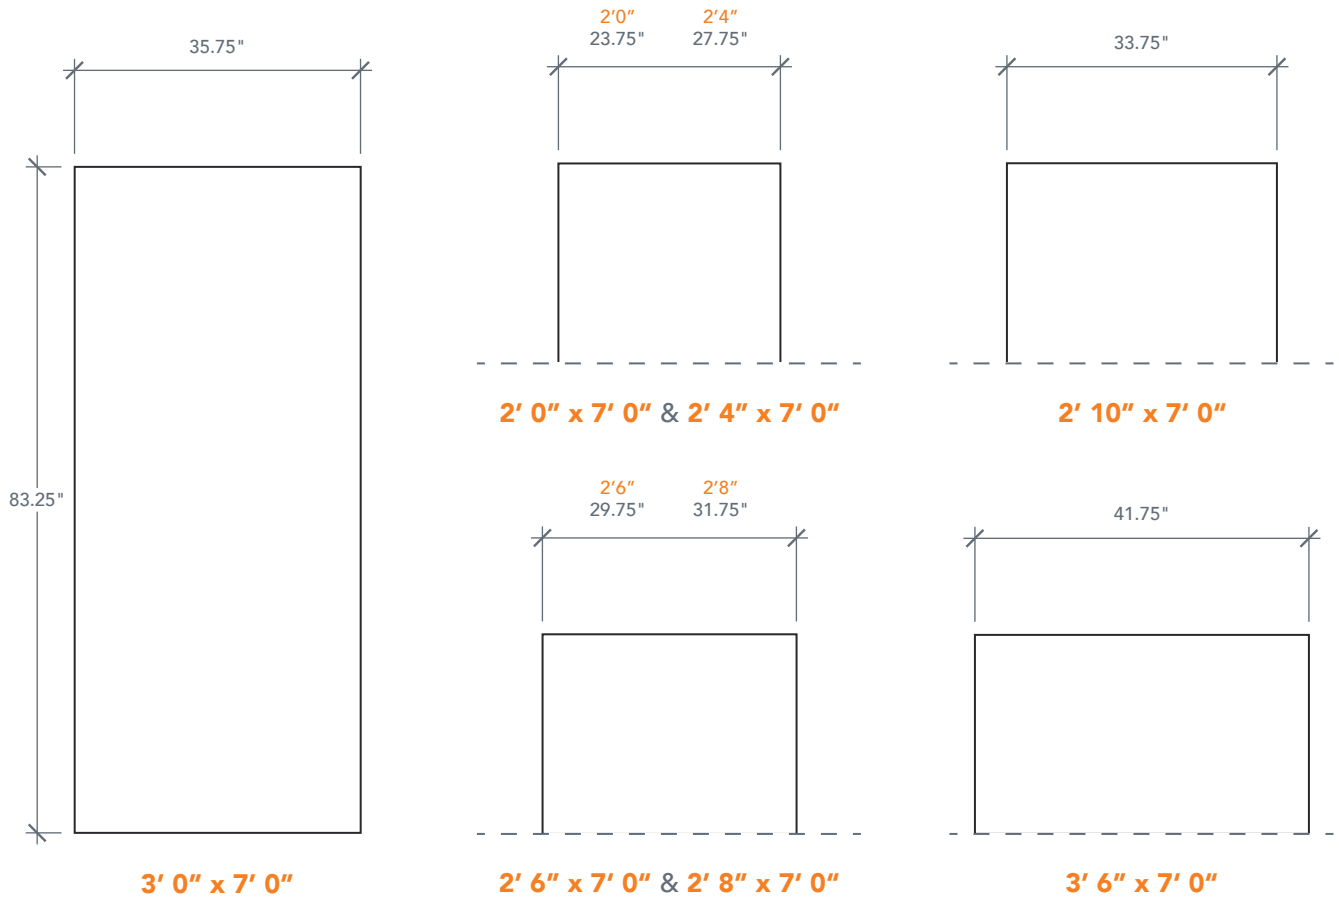

7'0" DRS0070 FLUSH PANEL DOOR

SMOOTH SERIES
2024 PLASTPRO SPECBOOK PAGE: 116

AVAILABLE SIZING

ARTWORK SCALE: 1/2"=1'

NOTE: BY REQUEST, DOOR HEIGHT COMES IN VARYING DIMENSIONS TO A MINIMUM OF 83". EXCESS WILL BE TAKEN FROM BOTTOM RAIL. ALL OTHER DIMENSIONS WILL REMAIN THE SAME.

CUTOUTS & GLASS

A	FULL LITE	
	FL5	
2'6"	Cutout	21" x 65"
	Glass	20" x 64"
	FL7	
2'8"	Cutout	23" x 65"
2'10"	Glass	22" x 64"
3'0"		
A = 7.5"		

A = DISTANCE FROM TOP OF DOOR TO TOP OF OPENING

MATCHING SIDELITES

SLS0070	Available Widths:
	1' 0"
	1' 2"
Spec Page = 150	