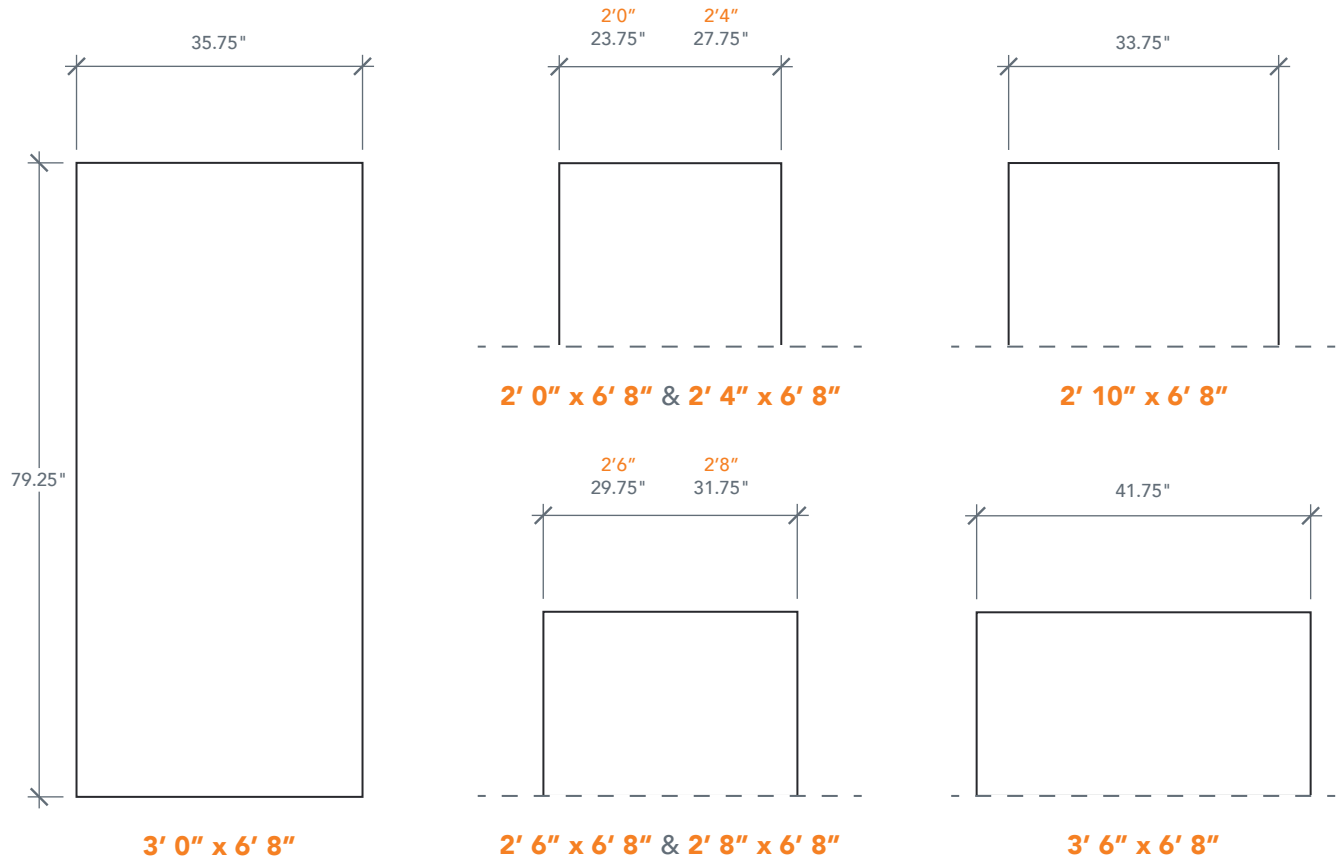

6'8" DRS00 FLUSH PANEL DOOR

SMOOTH SERIES
2024 PLASTPRO SPECBOOK PAGE: 115

AVAILABLE SIZING

ARTWORK SCALE: 1/2"=1'

NOTE: BY REQUEST, DOOR HEIGHT COMES IN VARYING DIMENSIONS TO A MINIMUM OF 79". EXCESS WILL BE TAKEN FROM BOTTOM RAIL. ALL OTHER DIMENSIONS WILL REMAIN THE SAME.

CUTOUTS & GLASS

	FULL LITE	
	FL5	
	2'6"	Cutout 21" x 65" Glass 20" x 64"
	FL7	
2'8"	Cutout 23" x 65"	
2'10"	Glass 22" x 64"	
3'0"		
A = 6.0"		

A = DISTANCE FROM TOP OF DOOR TO TOP OF OPENING

MATCHING SIDELITES

	SLS00
	Available Widths: 1' 0" 1' 2"
	Spec Page = 149