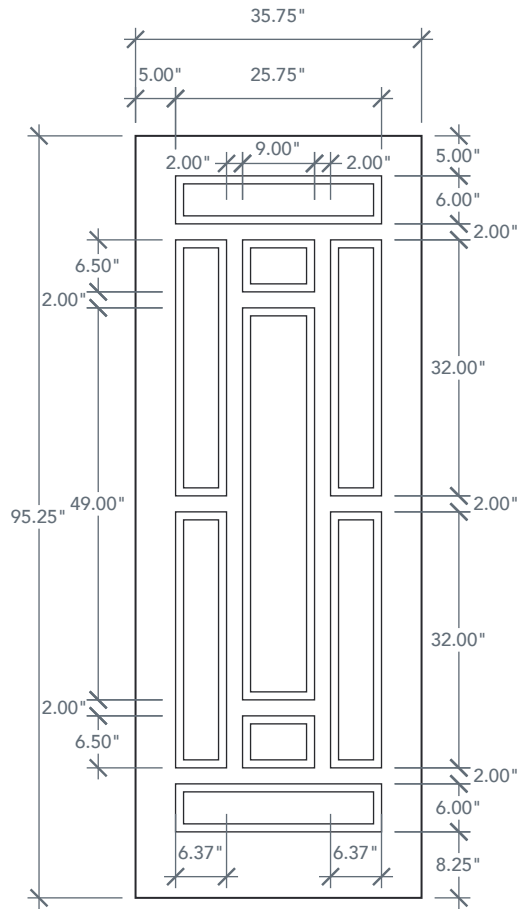

8'0" DRG9180 NINE PANEL DOOR

OAK SERIES

2024 PLASTPRO SPECBOOK PAGE: 100

AVAILABLE SIZING

ARTWORK SCALE: 1/2"=1'

3' 0" x 8' 0"

NOTE: BY REQUEST, DOOR HEIGHT COMES IN VARYING DIMENSIONS TO A MINIMUM OF 95". EXCESS WILL BE TAKEN FROM BOTTOM RAIL. ALL OTHER DIMENSIONS WILL REMAIN THE SAME.

CUTOUTS & GLASS

A = DISTANCE FROM TOP OF DOOR TO TOP OF OPENING