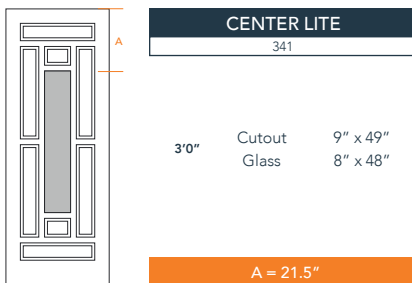

8'0" DRG9180 NINE PANEL DOOR

OAK SERIES

2024 PLASTPRO SPECBOOK PAGE: 100

AVAILABLE SIZING

ARTWORK SCALE: 1/2"=1'

3' 0" x 8' 0"

NOTE: BY REQUEST, DOOR HEIGHT COMES IN VARYING DIMENSIONS TO A MINIMUM OF 95". EXCESS WILL BE TAKEN FROM BOTTOM RAIL. ALL OTHER DIMENSIONS WILL REMAIN THE SAME.

CUTOUTS & GLASS

A = DISTANCE FROM TOP OF DOOR TO TOP OF OPENING