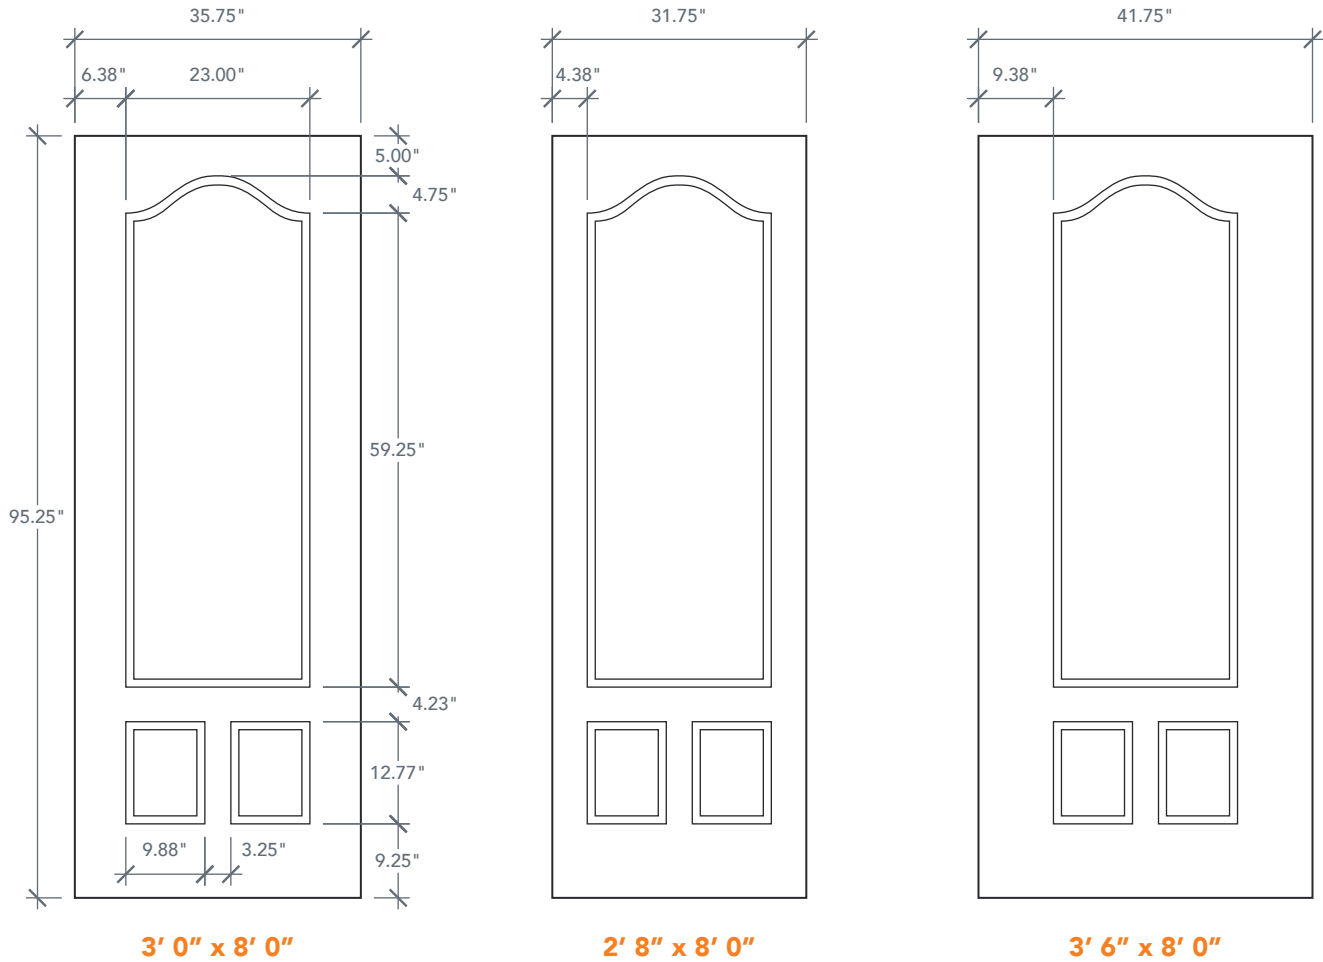

## AVAILABLE SIZING

ARTWORK SCALE: 1/2"=1'

3' 0" x 8' 0"

2' 8" x 8' 0"

3' 6" x 8' 0"

NOTE: BY REQUEST, DOOR HEIGHT COMES IN VARYING DIMENSIONS TO A MINIMUM OF 95". EXCESS WILL BE TAKEN FROM BOTTOM RAIL. ALL OTHER DIMENSIONS WILL REMAIN THE SAME.

## CUTOUTS & GLASS

Diagram	Configuration	Dimensions	A
	<b>3/4 OVAL LITE</b> 3V3	2'8" Cutout 3'0" Glass 3'6" Glass 14 3/5" x 54 3/5" 13" x 53"	A = 9.75"
	<b>3/4 LITE</b> FL7	2'8" Cutout 3'0" Glass 3'6" Glass 23" x 65" 22" x 64"	A = 5.0"
	<b>FULL LITE</b> FL8	2'8" Cutout 3'0" Glass 3'6" Glass 23" x 81" 22" x 80"	A = 5.0"

A = DISTANCE FROM TOP OF DOOR TO TOP OF OPENING

## MATCHING SIDELITES

SLG3080

Available Widths:

- 1' 0"
- 1' 2"

Spec Page = 106