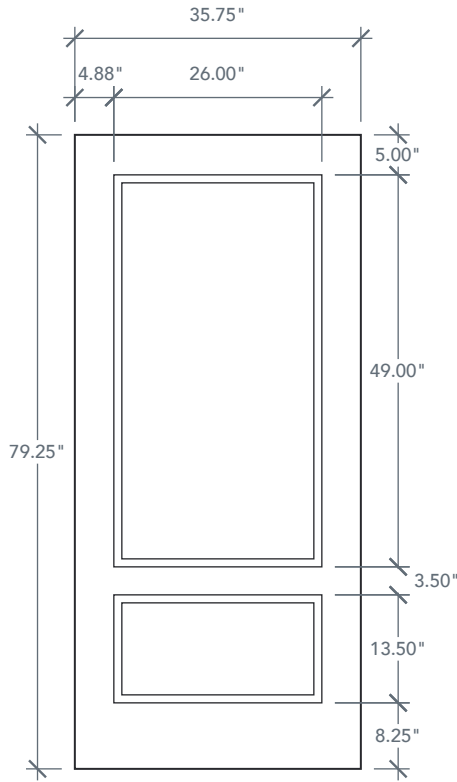

# 6'8" DRG20 3/4 HERITAGE DOOR

OAK SERIES  
2024 PLASTPRO SPECBOOK PAGE: 78

## AVAILABLE SIZING

ARTWORK SCALE: 1/2"=1'

**3' 0" x 6' 8"**

NOTE: BY REQUEST, DOOR HEIGHT COMES IN VARYING DIMENSIONS TO A MINIMUM OF 79". EXCESS WILL BE TAKEN FROM BOTTOM RAIL. ALL OTHER DIMENSIONS WILL REMAIN THE SAME.

## CUTOUTS & GLASS

**3/4 OVAL LITE**  
3V2

3'0" Cutout 17.84" x 40.12"  
Glass 16.78" x 38.72"

**3/4 LITE**  
343

3'0" Cutout 26" x 49"  
Glass 25" x 48"

A = 5.0"

OVAL IS CENTERED IN PANEL HEIGHT

A = DISTANCE FROM TOP OF DOOR TO TOP OF OPENING

## MATCHING SIDELITES

SLG3E

Available Widths:  
1' 0"  
1' 2"

Spec Page = 104