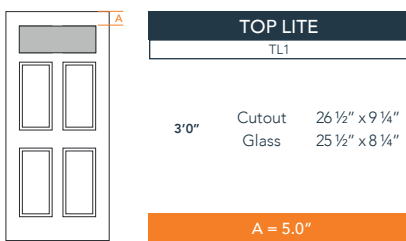

## AVAILABLE SIZING

ARTWORK SCALE: 1/2"=1'

**3' 0" x 6' 8"**

NOTE: BY REQUEST, DOOR HEIGHT COMES IN VARYING DIMENSIONS TO A MINIMUM OF 79". EXCESS WILL BE TAKEN FROM BOTTOM RAIL. ALL OTHER DIMENSIONS WILL REMAIN THE SAME.

## CUTOUTS & GLASS

A = DISTANCE FROM TOP OF DOOR TO TOP OF OPENING