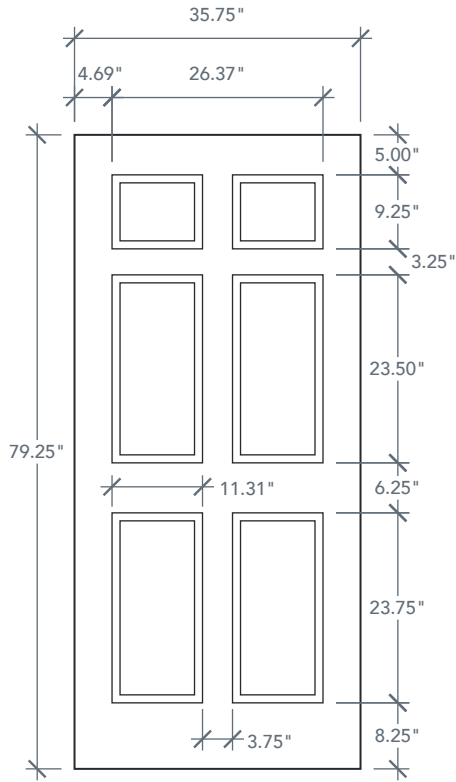

# 6'8" DRM60 SIX PANEL DOOR

MAHOGANY SERIES  
2024 PLASTPRO SPECBOOK PAGE: 68

## AVAILABLE SIZING

ARTWORK SCALE: 1/2"=1'

**3' 0" x 6' 8"**

NOTE: BY REQUEST, DOOR HEIGHT COMES IN VARYING DIMENSIONS TO A MINIMUM OF 79". EXCESS WILL BE TAKEN FROM BOTTOM RAIL. ALL OTHER DIMENSIONS WILL REMAIN THE SAME.

## CUTOUTS & GLASS

A = DISTANCE FROM TOP OF DOOR TO TOP OF OPENING