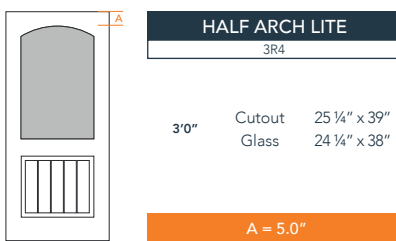

6'8" DRA2A TWO PANEL DOOR

ARCH PLANK & SQUARE TOP

RUSTIC SERIES
2024 PLASTPRO SPECBOOK PAGE: 53

AVAILABLE SIZING

ARTWORK SCALE: 1/2"=1'

3' 0" x 6' 8"

NOTE: BY REQUEST, DOOR HEIGHT COMES IN VARYING DIMENSIONS TO A MINIMUM OF 79". EXCESS WILL BE TAKEN FROM BOTTOM RAIL. ALL OTHER DIMENSIONS WILL REMAIN THE SAME.

CUTOUTS & GLASS

A = DISTANCE FROM TOP OF DOOR TO TOP OF OPENING