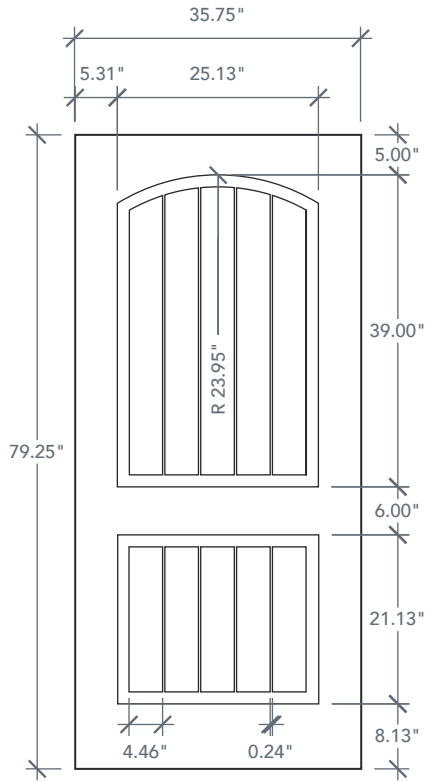

6'8" DRA2A TWO PANEL DOOR

ARCH PLANK & SQUARE TOP

RUSTIC SERIES
2024 PLASTPRO SPECBOOK PAGE: 53

AVAILABLE SIZING

ARTWORK SCALE: 1/2"=1'

3' 0" x 6' 8"

NOTE: BY REQUEST, DOOR HEIGHT COMES IN VARYING DIMENSIONS TO A MINIMUM OF 79". EXCESS WILL BE TAKEN FROM BOTTOM RAIL. ALL OTHER DIMENSIONS WILL REMAIN THE SAME.

CUTOUTS & GLASS

A = DISTANCE FROM TOP OF DOOR TO TOP OF OPENING