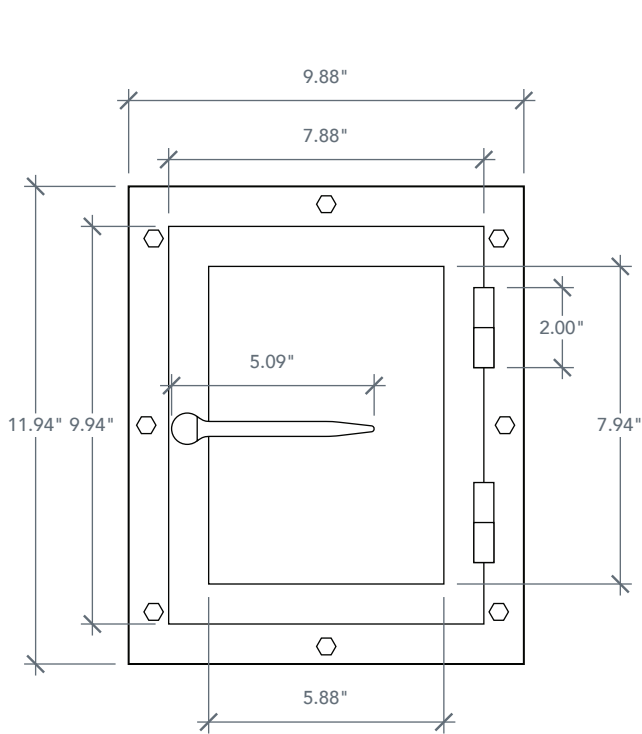

ACCESSORY DIMENSIONS

ARTWORK NOT TO SCALE

Handle View

Grill View

Side View

ACCESSORY INFO

Pieces in Set: 2

Internal Frame - 9 7/8" x 11 15/16"
External Frame - 9 15/16" x 11 15/16"

Glass Type:

Sea Spray Glass

Door Cutout:

9 1/8" x 11 1/8"

Matching Doors:

- DRA2A | Spec Page 53
- DRA2B | Spec Page 55
- DRA2D | Spec Page 56
- DRA2R80 | Spec Page 58