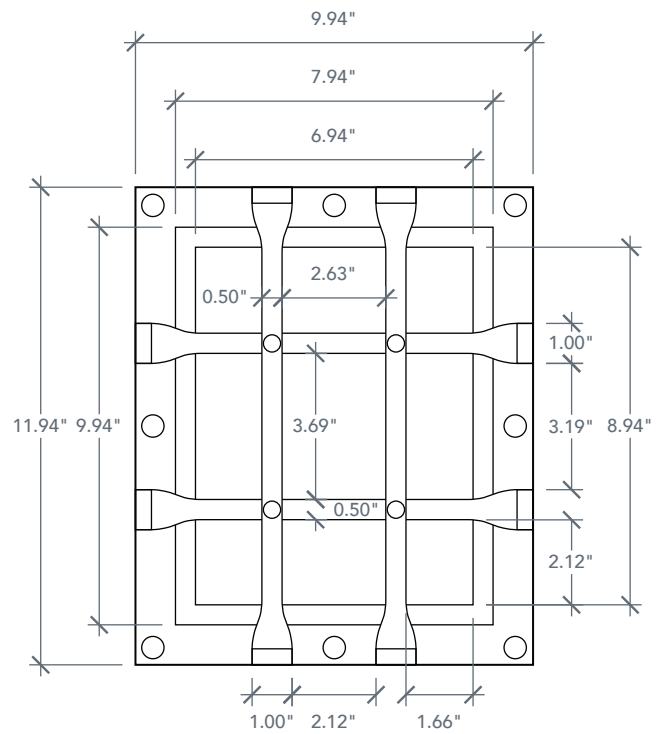

ACCESSORY DIMENSIONS

ARTWORK NOT TO SCALE

Handle View

Grill View

Side View

ACCESSORY INFO

Pieces in Set: 2

Internal Frame - 9 7/8" x 11 15/16"
External Frame - 9 15/16" x 11 15/16"

Glass Type:

Sea Spray Glass

Door Cutout:

9 1/8" x 11 1/8"

Matching Doors:

- DRA2A | Spec Page 53
- DRA2B | Spec Page 55
- DRA2D | Spec Page 56
- DRA2R80 | Spec Page 58