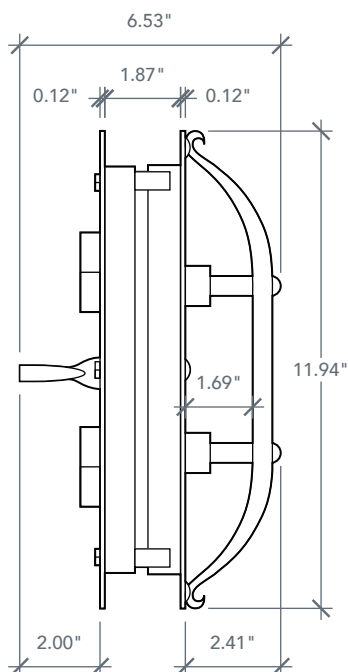

ACCESSORY DIMENSIONS

ARTWORK NOT TO SCALE

Handle View

Grill View

Side View

ACCESSORY INFO

Pieces in Set: 2

Internal Frame - 9 7/8" x 11 15/16"
External Frame - 9 15/16" x 11 15/16"

Glass Type:

Sea Spray Glass

Door Cutout:

9 1/8" x 11 1/8"

Matching Doors:

- DRA2A | Spec Page 53
- DRA2B | Spec Page 55
- DRA2D | Spec Page 56
- DRA2R80 | Spec Page 58