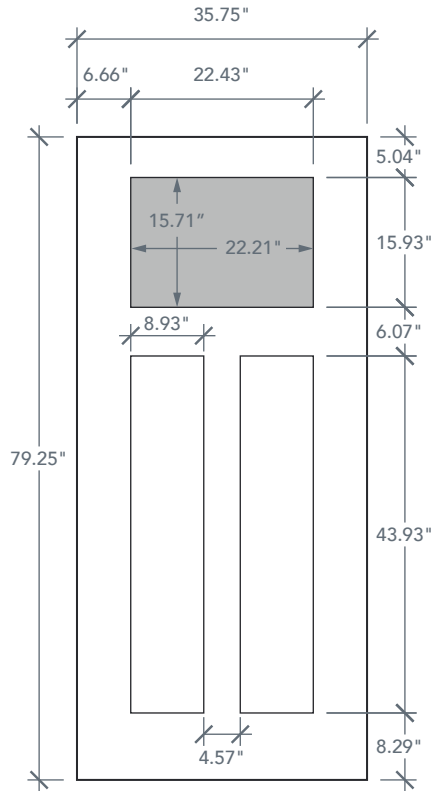

**AVAILABLE SIZING**

ARTWORK SCALE: 1/2"=1'

**3' 0" x 6' 8"**

NOTE: BY REQUEST, DOOR HEIGHT COMES IN VARYING DIMENSIONS TO A MINIMUM OF 79". EXCESS WILL BE TAKEN FROM BOTTOM RAIL. ALL OTHER DIMENSIONS WILL REMAIN THE SAME.

**CUTOUTS & GLASS**

**SLS3SL**

Available Widths:

1' 0"

1' 2"

Spec Page = 35

**SLS3FL**

Available Widths:

1' 0"

1' 2"

Spec Page = 33