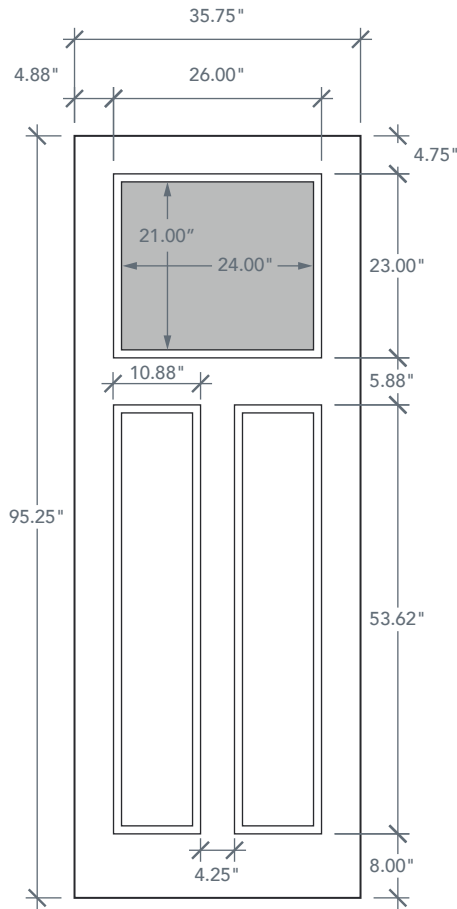

**AVAILABLE SIZING**

ARTWORK SCALE: 1/2"=1'

**3' 0" x 8' 0"**

NOTE: BY REQUEST, DOOR HEIGHT COMES IN VARYING DIMENSIONS TO A MINIMUM OF 95". EXCESS WILL BE TAKEN FROM BOTTOM RAIL. ALL OTHER DIMENSIONS WILL REMAIN THE SAME.

**MATCHING SIDELITE**

**SLS3C80**

Available Widths:

1' 0"

1' 2"

Spec Page = 32