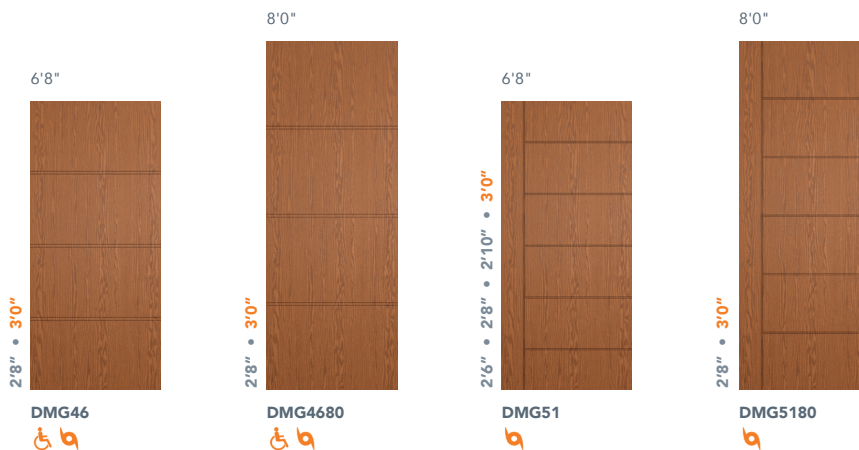

MODERN SERIES

There's something special about a clean, minimalistic modern look that magically draws us in, which explains why Plastpro had to launch the compelling Modern Series. An effortless, contemporary door design that makes any home's exterior profoundly refreshing. It all makes sense why this series lies in pozzpular demand. Available in our oak grain and smooth doors, our simple panel details and single patterned glass adds a sharp flare to upscale the look of any home.

MODERN SERIES

OAK GRAIN

SMOOTH

MODERN SERIES

MODERN GLASS CLOSE UP

LowE 272

www.plastproinc.com

5200 W. Century Blvd, 9th Floor ■ Los Angeles, CA 90045