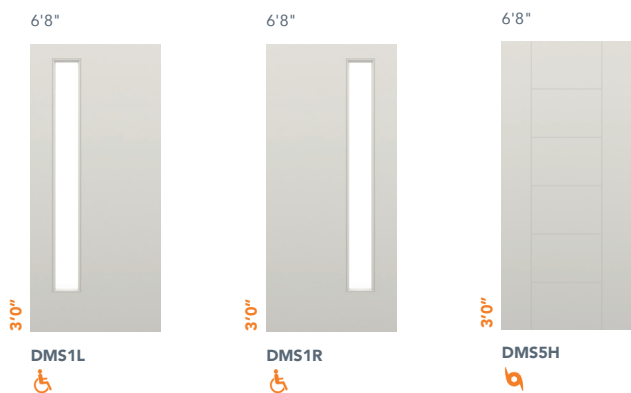

MODERN SERIES

OAK GRAIN

SMOOTH

MODERN SERIES

MODERN GLASS CLOSE UP

LowE 272

www.plastproinc.com

5200 W. Century Blvd, 9th Floor ■ Los Angeles, CA 90045