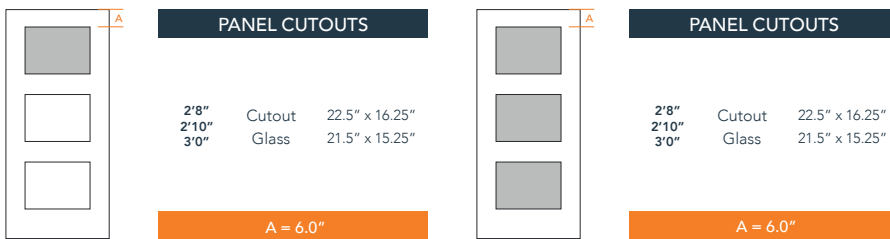

AVAILABLE SIZING

ARTWORK SCALE: 1/2"=1'

3' 0" x 6' 8"

2' 8" x 6' 8"

2' 10" x 6' 8"

NOTE: BY REQUEST, DOOR HEIGHT COMES IN VARYING DIMENSIONS TO A MINIMUM OF 79". EXCESS WILL BE TAKEN FROM BOTTOM RAIL. ALL OTHER DIMENSIONS WILL REMAIN THE SAME.

CUTOUTS & GLASS

A = DISTANCE FROM TOP OF DOOR TO TOP OF OPENING.
 NOTE: PLASTPRO DOES NOT PROVIDE PRE-CUT CONFIGURATION SERVICE FOR THIS DOOR. ADD-IN LITE FRAME AVAILABLE IN SOLUTION DOORLITE SERIES.

MATCHING SIDELITES