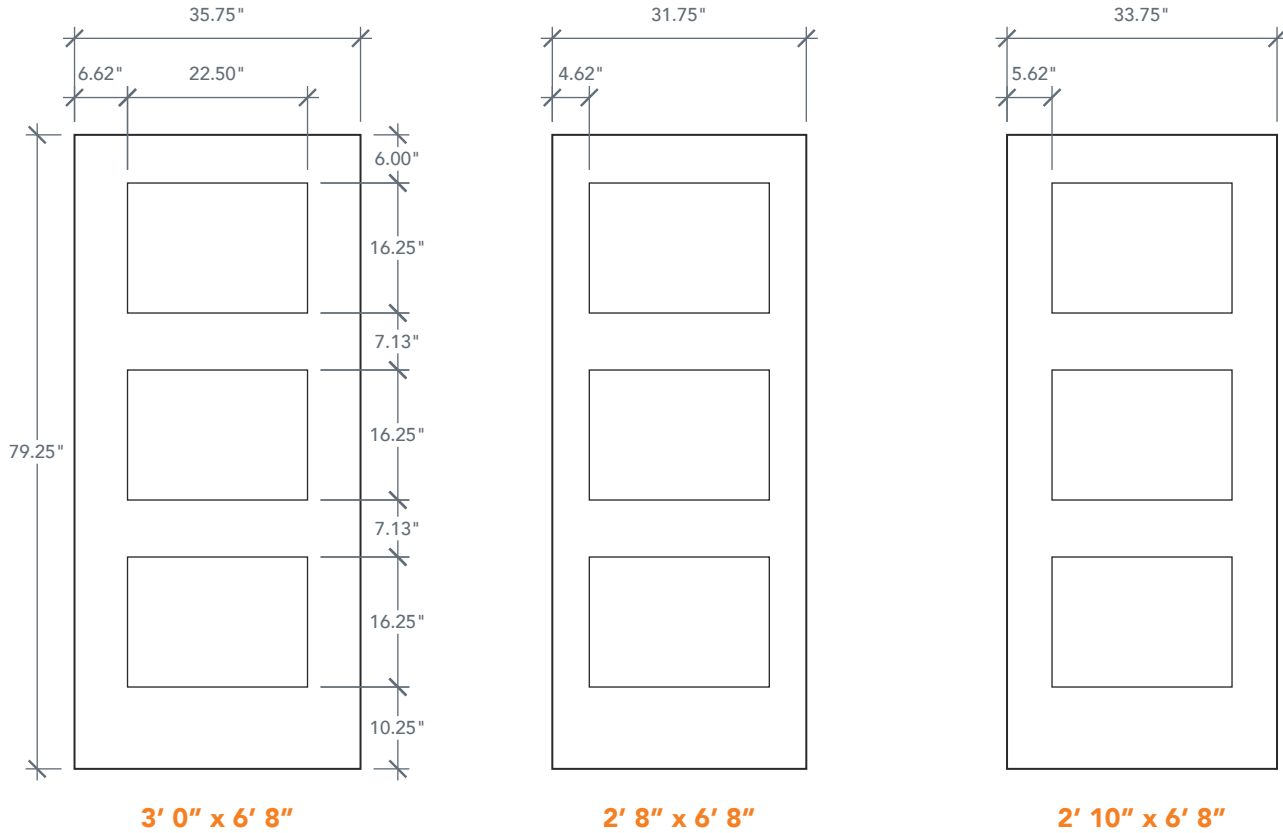

AVAILABLE SIZING

ARTWORK SCALE: 1/2"=1'

3' 0" x 6' 8"

2' 8" x 6' 8"

2' 10" x 6' 8"

NOTE: BY REQUEST, DOOR HEIGHT COMES IN VARYING DIMENSIONS TO A MINIMUM OF 79". EXCESS WILL BE TAKEN FROM BOTTOM RAIL. ALL OTHER DIMENSIONS WILL REMAIN THE SAME.

CUTOUTS & GLASS

A = DISTANCE FROM TOP OF DOOR TO TOP OF OPENING.
 NOTE: PLASTPRO DOES NOT PROVIDE PRE-CUT CONFIGURATION SERVICE FOR THIS DOOR. ADD-IN LITE FRAME AVAILABLE IN SOLUTION DOORLITE SERIES.

MATCHING SIDELITES