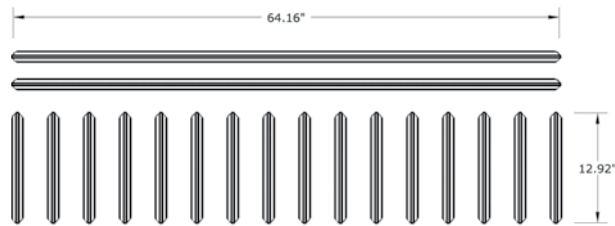

SDL BARS SIMULATED DIVIDED LITES

ACSDM/S1380L09C 9-LITE FOR 8'0" DOOR

3' 0" Door Width Only

ACCESSORY INFO

Pieces Per Set: 16

64 ⁵/₃₂" SDL Bars (4 pcs.)

9 ⁵/₇" SDL Bars (4 pcs.)

4 ¹³/₁₄" SDL Bars (8 pcs.)

Matching Doors:

DRM/DRS1380 | *Spec Page 217*

ACSDM/S1380L10C 10-LITE FOR 8'0" DOOR

3' 0" Door Width Only

ACCESSORY INFO

Pieces Per Set: 18

64 ⁵/₃₂" SDL Bars (2 pcs.)

12 ⁵⁹/₆₄" SDL Bars (16 pcs.)

Matching Doors:

DRM/DRS1380 | *Spec Page 217*

ACSDM/S1368L02S 2-LITE FOR 6'8" SIDELITE

ACCESSORY INFO

Pieces Per Set: 2

7 ¹/₂" SDL Bars (2 pcs.)

***Note:**

Two sets required for 3-Lite (4 pcs.)

Three sets required for 4-Lite (4 pcs.)

Matching Sidelites:

SLM/SLS13 | *Spec Page 219*