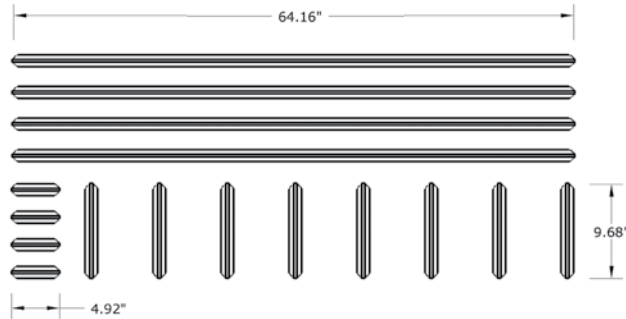

SDL BARS SIMULATED DIVIDED LITES

ACSDM/S1380L09C 9-LITE FOR 8'0" DOOR

3' 0" Door Width Only

ACCESSORY INFO

Pieces Per Set: 16

64 ⁵/₃₂" SDL Bars (4 pcs.)

9 ⁵/₇" SDL Bars (4 pcs.)

4 ¹³/₁₄" SDL Bars (8 pcs.)

Matching Doors:

DRM/DRS1380 | *Spec Page 217*

ACSDM/S1380L10C 10-LITE FOR 8'0" DOOR

3' 0" Door Width Only

ACCESSORY INFO

Pieces Per Set: 18

64 ⁵/₃₂" SDL Bars (2 pcs.)

12 ⁵⁹/₆₄" SDL Bars (16 pcs.)

Matching Doors:

DRM/DRS1380 | *Spec Page 217*

ACSDM/S1368L02S 2-LITE FOR 6'8" SIDELITE

ACCESSORY INFO

Pieces Per Set: 2

7 ¹/₂" SDL Bars (2 pcs.)

***Note:**

Two sets required for 3-Lite (4 pcs.)

Three sets required for 4-Lite (4 pcs.)

Matching Sidelites:

SLM/SLS13 | *Spec Page 219*