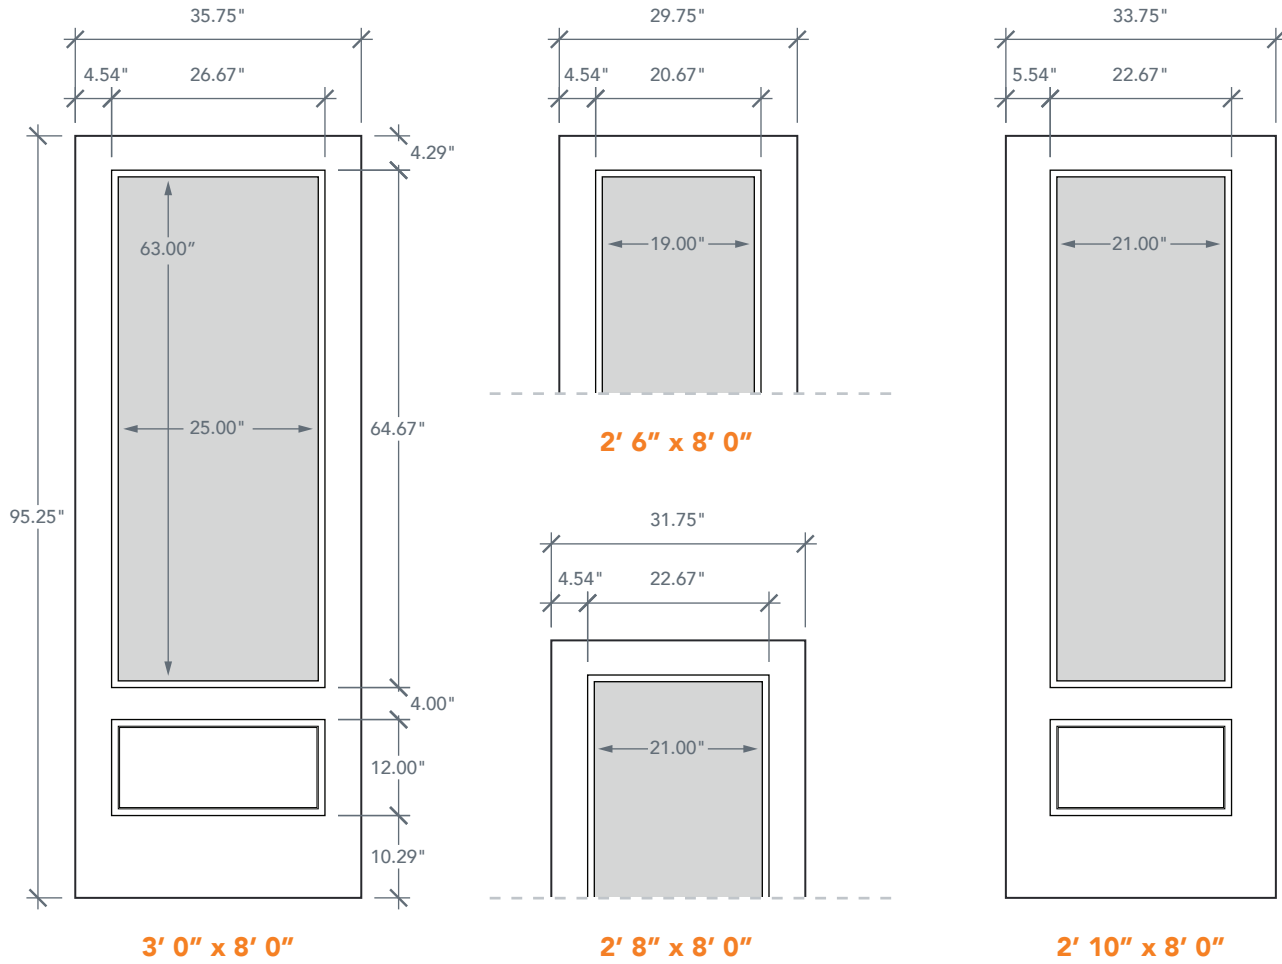

# 8'0" DRS1E80 NOVA 90 3/4 LITE

BRUSHED SMOOTH

DIRECT GLAZED

NOVA SERIES

2024 PLASTPRO SPECBOOK PAGE: 188

## AVAILABLE SIZING

ARTWORK SCALE: 1/2"=1'

NOTE: BY REQUEST, DOOR HEIGHT COMES IN VARYING DIMENSIONS TO A MINIMUM OF 95". EXCESS WILL BE TAKEN FROM BOTTOM RAIL. ALL OTHER DIMENSIONS WILL REMAIN THE SAME.

## MATCHING SIDELITES

SLS1E80

Available Widths:

1' 0"

1' 2"

Spec Page = 192