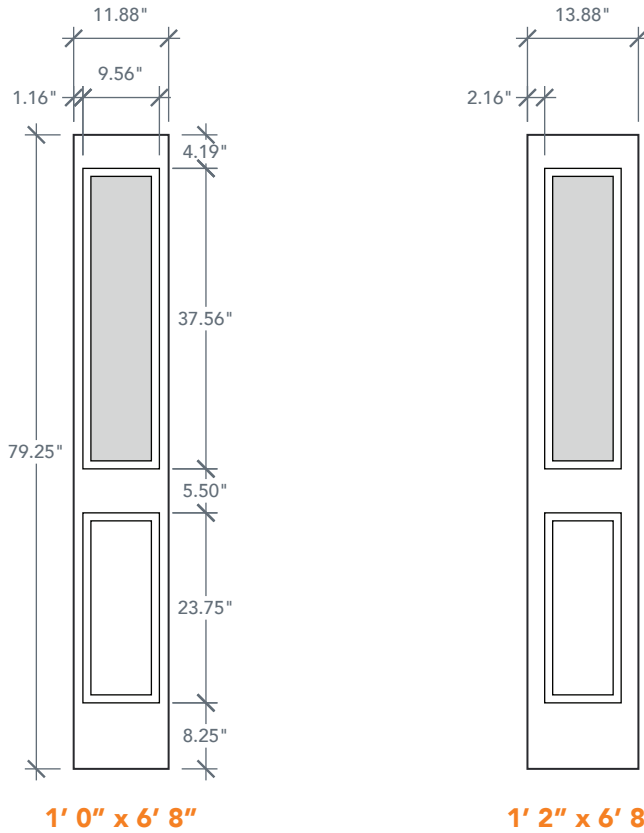

**AVAILABLE SIZING**

ARTWORK SCALE: 1/2"=1'

**1' 0" x 6' 8"**

**1' 2" x 6' 8"**

NOTE: BY REQUEST, SIDELITE HEIGHT COMES IN VARYING DIMENSIONS TO A MINIMUM OF 79". EXCESS WILL BE TAKEN FROM BOTTOM RAIL. ALL OTHER DIMENSIONS WILL REMAIN THE SAME.

**GLASS & DAYLIGHT OPENING**

**HALF LITE**

ALL Glass 8" x 36"  
Daylight 6 15/16" x 34 15/16"

**A = 4.19"**

A = DISTANCE FROM TOP OF DOOR TO TOP OF OPENING

**MATCHING DOORS**

**DRG12**

Available Widths:  
2' 8"  
3' 0"

Spec Page = 181