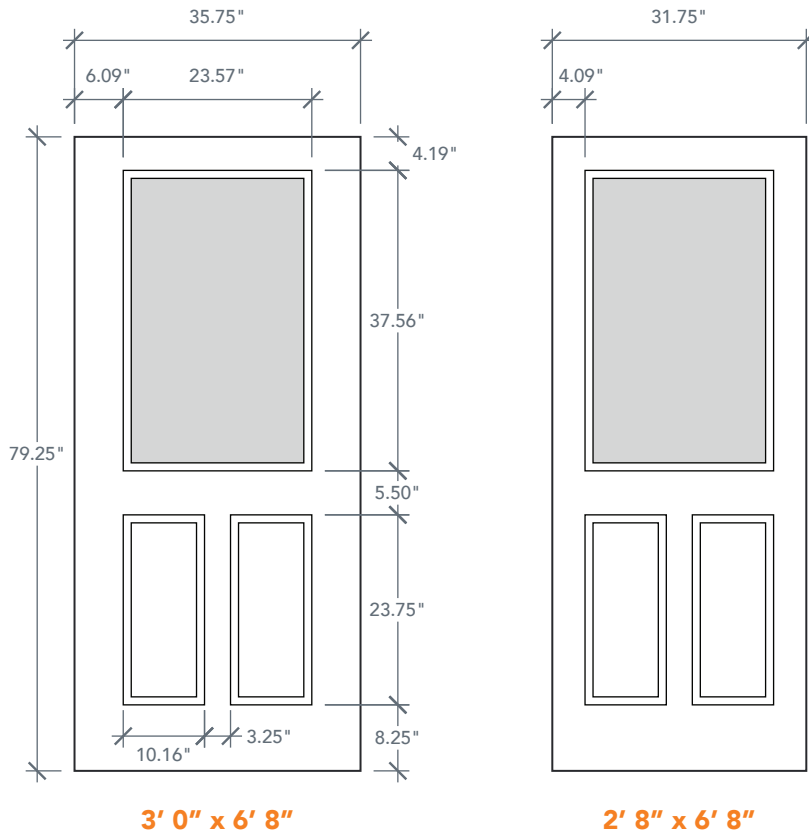

AVAILABLE SIZING

ARTWORK SCALE: 1/2"=1'

3' 0" x 6' 8"

2' 8" x 6' 8"

NOTE: BY REQUEST, DOOR HEIGHT COMES IN VARYING DIMENSIONS TO A MINIMUM OF 79". EXCESS WILL BE TAKEN FROM BOTTOM RAIL. ALL OTHER DIMENSIONS WILL REMAIN THE SAME.

GLASS & DAYLIGHT OPENING

A = DISTANCE FROM TOP OF DOOR TO TOP OF OPENING

MATCHING SIDELITES