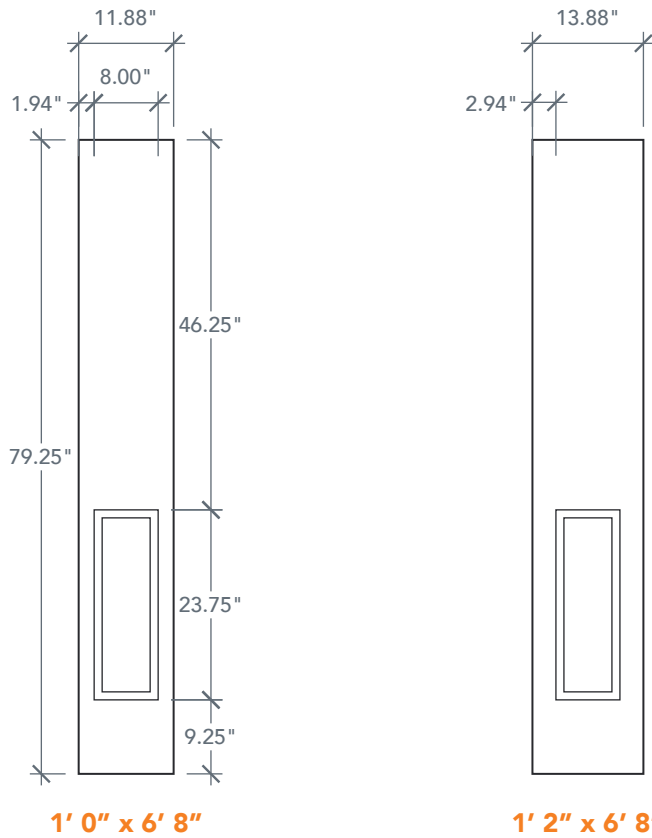

6'8" SLS61 SIX PANEL UTILITY SIDELITE

SMOOTH SERIES
2024 PLASTPRO SPECBOOK PAGE: 158

AVAILABLE SIZING

ARTWORK SCALE: 1/2"=1'

NOTE: BY REQUEST, SIDELITE HEIGHT COMES IN VARYING DIMENSIONS TO A MINIMUM OF 79". EXCESS WILL BE TAKEN FROM BOTTOM RAIL. ALL OTHER DIMENSIONS WILL REMAIN THE SAME.

CUTOUTS & GLASS

A = DISTANCE FROM TOP OF DOOR TO TOP OF OPENING

MATCHING DOORS