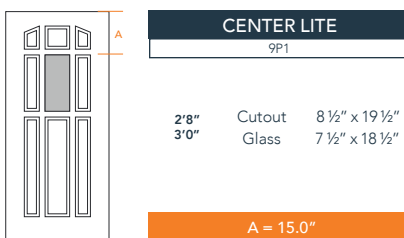

6'8" DRS90 NINE PANEL DOOR

SMOOTH SERIES
2024 PLASTPRO SPECBOOK PAGE: 148

AVAILABLE SIZING

ARTWORK SCALE: 1/2"=1'

3' 0" x 6' 8"

2' 8" x 6' 8"

NOTE: BY REQUEST, DOOR HEIGHT COMES IN VARYING DIMENSIONS TO A MINIMUM OF 79". EXCESS WILL BE TAKEN FROM BOTTOM RAIL. ALL OTHER DIMENSIONS WILL REMAIN THE SAME.

CUTOUTS & GLASS

A = DISTANCE FROM TOP OF DOOR TO TOP OF OPENING