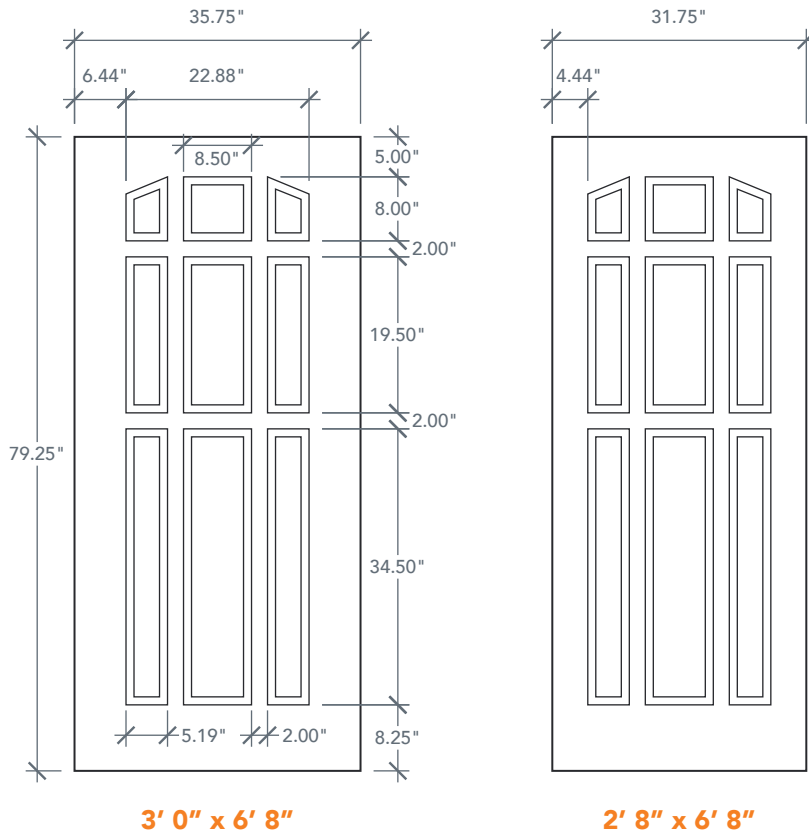

6'8" DRS90 NINE PANEL DOOR

SMOOTH SERIES
2024 PLASTPRO SPECBOOK PAGE: 148

AVAILABLE SIZING

ARTWORK SCALE: 1/2"=1'

3' 0" x 6' 8"

2' 8" x 6' 8"

NOTE: BY REQUEST, DOOR HEIGHT COMES IN VARYING DIMENSIONS TO A MINIMUM OF 79". EXCESS WILL BE TAKEN FROM BOTTOM RAIL. ALL OTHER DIMENSIONS WILL REMAIN THE SAME.

CUTOUTS & GLASS

A = DISTANCE FROM TOP OF DOOR TO TOP OF OPENING