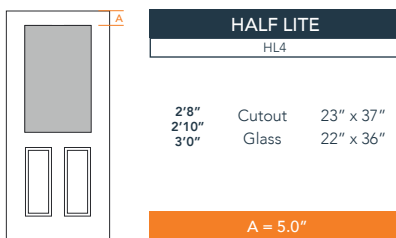

# 6'8" DRS63 TRUE SIX PANEL NARROW DOOR

SMOOTH SERIES

2024 PLASTPRO SPECBOOK PAGE: 146

## AVAILABLE SIZING

ARTWORK SCALE: 1/2"=1'

NOTE: BY REQUEST, DOOR HEIGHT COMES IN VARYING DIMENSIONS TO A MINIMUM OF 79". EXCESS WILL BE TAKEN FROM BOTTOM RAIL. ALL OTHER DIMENSIONS WILL REMAIN THE SAME.

## CUTOUTS & GLASS

A = DISTANCE FROM TOP OF DOOR TO TOP OF OPENING