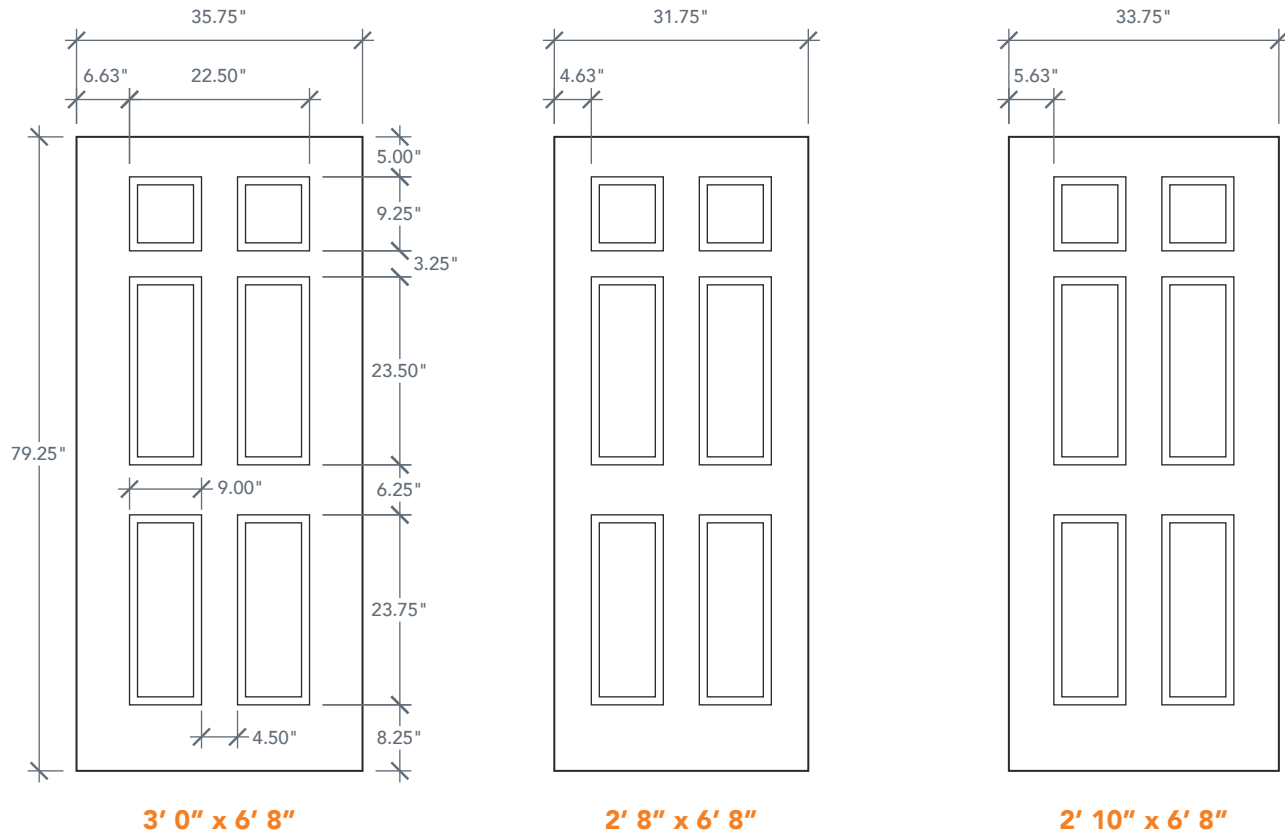

# 6'8" DRS63 TRUE SIX PANEL NARROW DOOR

SMOOTH SERIES

2024 PLASTPRO SPECBOOK PAGE: 146

## AVAILABLE SIZING

ARTWORK SCALE: 1/2"=1'

NOTE: BY REQUEST, DOOR HEIGHT COMES IN VARYING DIMENSIONS TO A MINIMUM OF 79". EXCESS WILL BE TAKEN FROM BOTTOM RAIL. ALL OTHER DIMENSIONS WILL REMAIN THE SAME.

## CUTOUTS & GLASS

A = DISTANCE FROM TOP OF DOOR TO TOP OF OPENING