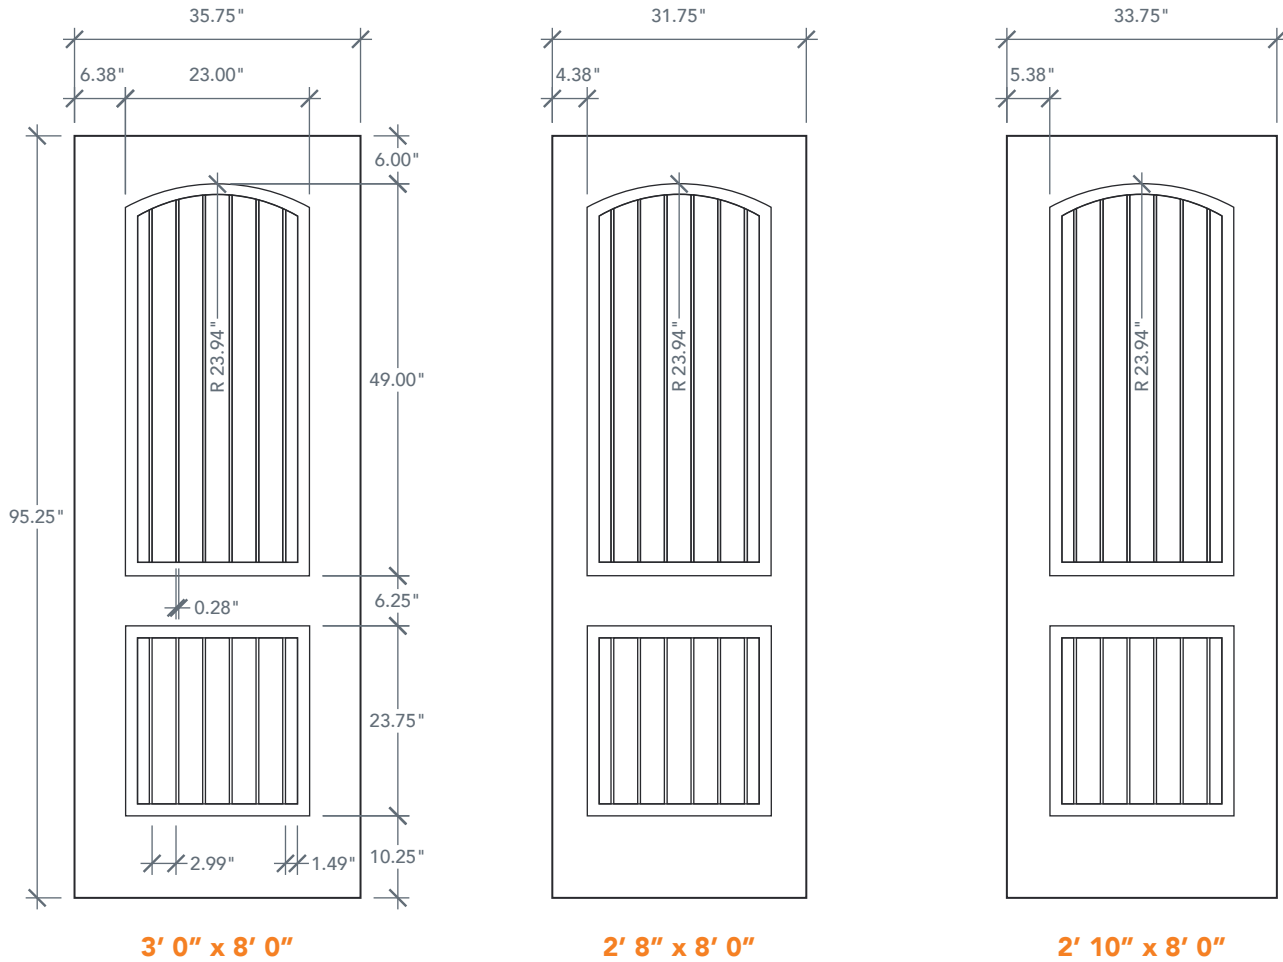

8'0" DRS2G80 COTTAGE TWO PANEL DOOR

SMOOTH SERIES
2024 PLASTPRO SPECBOOK PAGE: 122

AVAILABLE SIZING

ARTWORK SCALE: 1/2"=1'

3' 0" x 8' 0"

2' 8" x 8' 0"

2' 10" x 8' 0"

NOTE: BY REQUEST, DOOR HEIGHT COMES IN VARYING DIMENSIONS TO A MINIMUM OF 95". EXCESS WILL BE TAKEN FROM BOTTOM RAIL. ALL OTHER DIMENSIONS WILL REMAIN THE SAME.

CUTOUTS & GLASS

A = DISTANCE FROM TOP OF DOOR TO TOP OF OPENING