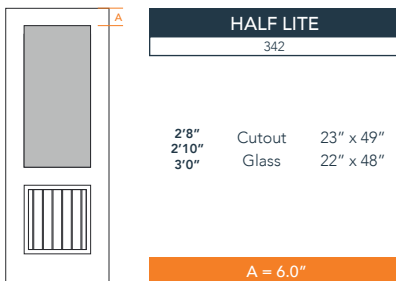

8'0" DRS2G80 COTTAGE TWO PANEL DOOR

SMOOTH SERIES
2024 PLASTPRO SPECBOOK PAGE: 122

AVAILABLE SIZING

ARTWORK SCALE: 1/2"=1'

3' 0" x 8' 0"

2' 8" x 8' 0"

2' 10" x 8' 0"

NOTE: BY REQUEST, DOOR HEIGHT COMES IN VARYING DIMENSIONS TO A MINIMUM OF 95". EXCESS WILL BE TAKEN FROM BOTTOM RAIL. ALL OTHER DIMENSIONS WILL REMAIN THE SAME.

CUTOUTS & GLASS

A = DISTANCE FROM TOP OF DOOR TO TOP OF OPENING