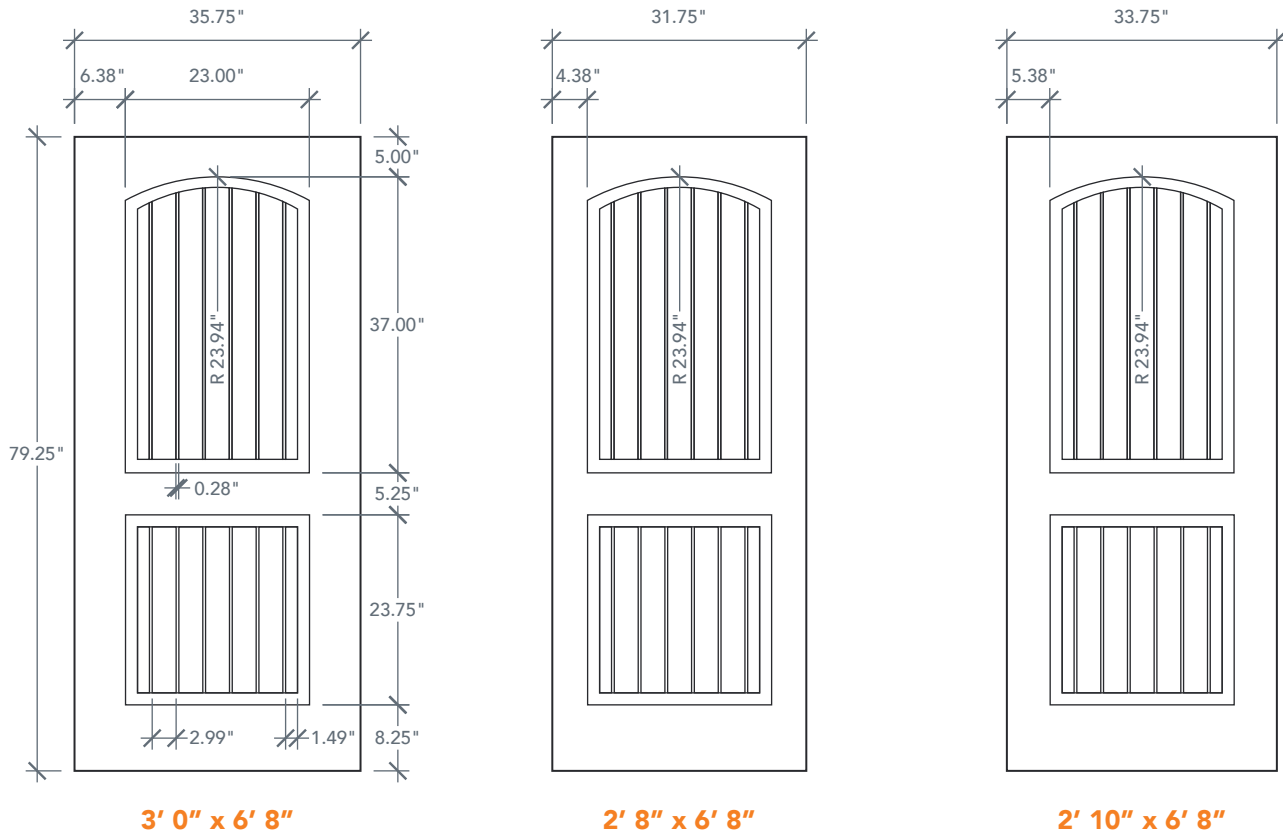

6'8" DRS2G COTTAGE TWO PANEL DOOR

SMOOTH SERIES
2024 PLASTPRO SPECBOOK PAGE: 121

AVAILABLE SIZING

ARTWORK SCALE: 1/2"=1'

3' 0" x 6' 8"

2' 8" x 6' 8"

2' 10" x 6' 8"

NOTE: BY REQUEST, DOOR HEIGHT COMES IN VARYING DIMENSIONS TO A MINIMUM OF 79". EXCESS WILL BE TAKEN FROM BOTTOM RAIL. ALL OTHER DIMENSIONS WILL REMAIN THE SAME.

CUTOUTS & GLASS

A = DISTANCE FROM TOP OF DOOR TO TOP OF OPENING

MATCHING SIDELITES