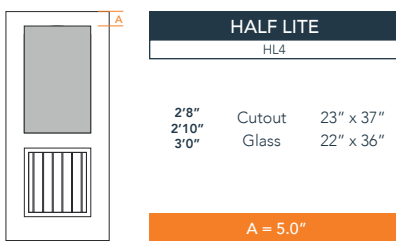

6'8" DRS2G COTTAGE TWO PANEL DOOR

SMOOTH SERIES
2024 PLASTPRO SPECBOOK PAGE: 121

AVAILABLE SIZING

ARTWORK SCALE: 1/2"=1'

3' 0" x 6' 8"

2' 8" x 6' 8"

2' 10" x 6' 8"

NOTE: BY REQUEST, DOOR HEIGHT COMES IN VARYING DIMENSIONS TO A MINIMUM OF 79". EXCESS WILL BE TAKEN FROM BOTTOM RAIL. ALL OTHER DIMENSIONS WILL REMAIN THE SAME.

CUTOUTS & GLASS

A = DISTANCE FROM TOP OF DOOR TO TOP OF OPENING

MATCHING SIDELITES