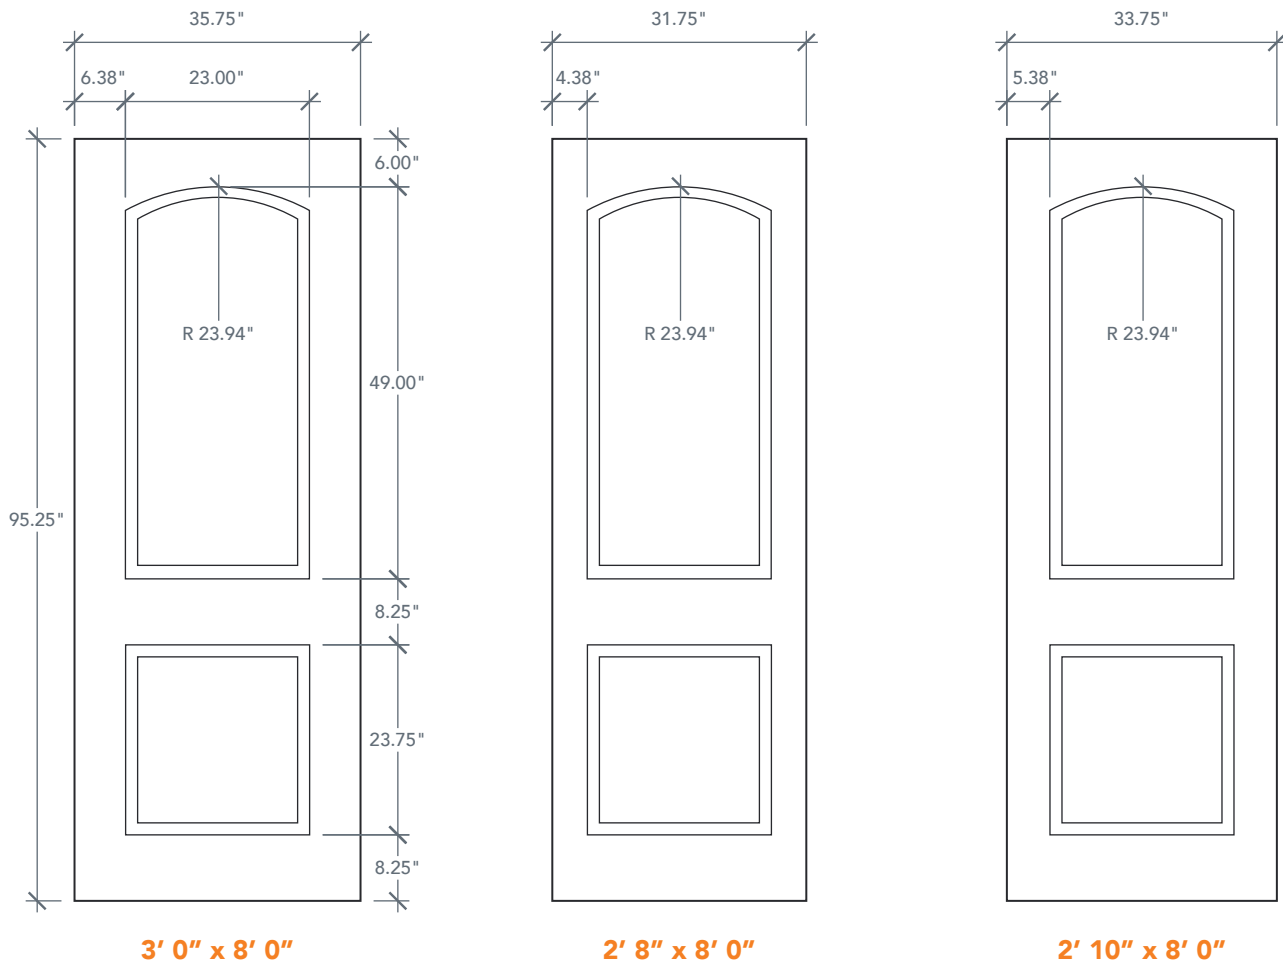

8'0" DRS2D80 TWO PANEL DOOR

ARCH PANEL & SQUARE TOP

SMOOTH SERIES

2024 PLASTPRO SPECBOOK PAGE: 120

AVAILABLE SIZING

ARTWORK SCALE: 1/2"=1'

NOTE: BY REQUEST, DOOR HEIGHT COMES IN VARYING DIMENSIONS TO A MINIMUM OF 95". EXCESS WILL BE TAKEN FROM BOTTOM RAIL. ALL OTHER DIMENSIONS WILL REMAIN THE SAME.

CUTOUTS & GLASS

A = DISTANCE FROM TOP OF DOOR TO TOP OF OPENING

MATCHING SIDELITES