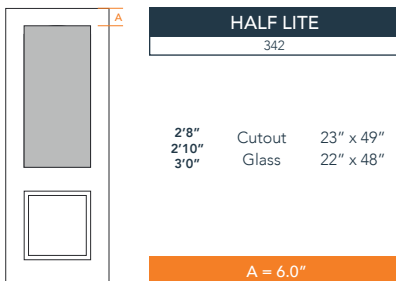

8'0" DRS2D80 TWO PANEL DOOR

ARCH PANEL & SQUARE TOP

SMOOTH SERIES

2024 PLASTPRO SPECBOOK PAGE: 120

AVAILABLE SIZING

ARTWORK SCALE: 1/2"=1'

NOTE: BY REQUEST, DOOR HEIGHT COMES IN VARYING DIMENSIONS TO A MINIMUM OF 95". EXCESS WILL BE TAKEN FROM BOTTOM RAIL. ALL OTHER DIMENSIONS WILL REMAIN THE SAME.

CUTOUTS & GLASS

A = DISTANCE FROM TOP OF DOOR TO TOP OF OPENING

MATCHING SIDELITES