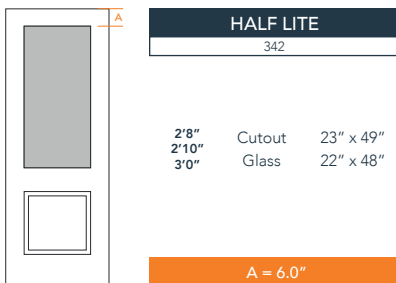

8'0" DRS2280 TWO PANEL DOOR

10" BOTTOM RAIL

SMOOTH SERIES
2024 PLASTPRO SPECBOOK PAGE: 126

AVAILABLE SIZING

ARTWORK SCALE: 1/2"=1'

NOTE: BY REQUEST, DOOR HEIGHT COMES IN VARYING DIMENSIONS TO A MINIMUM OF 95". EXCESS WILL BE TAKEN FROM BOTTOM RAIL. ALL OTHER DIMENSIONS WILL REMAIN THE SAME.

CUTOUTS & GLASS

A = DISTANCE FROM TOP OF DOOR TO TOP OF OPENING