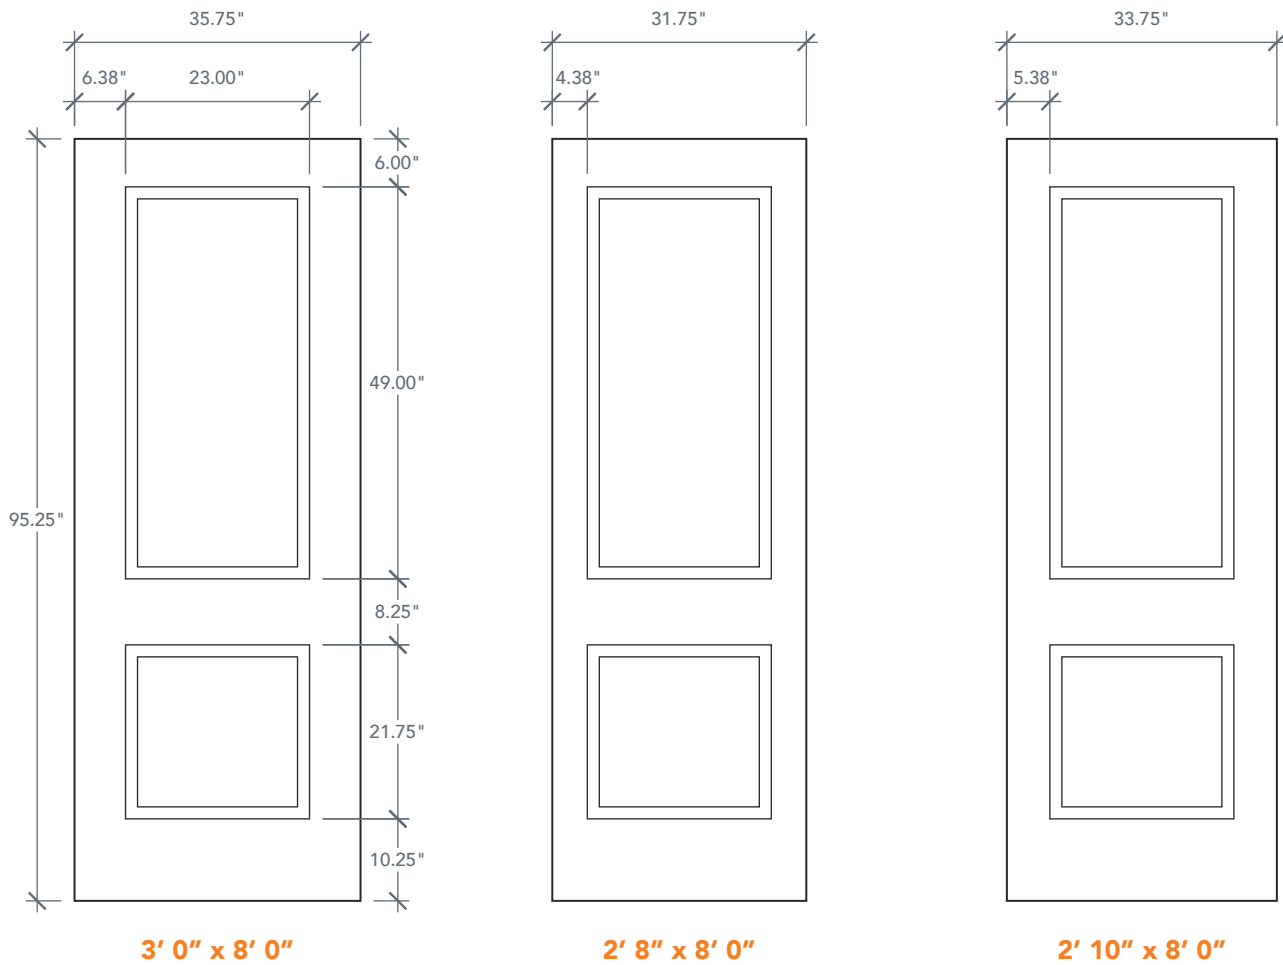

8'0" DRS2280 TWO PANEL DOOR

10" BOTTOM RAIL

SMOOTH SERIES
2024 PLASTPRO SPECBOOK PAGE: 126

AVAILABLE SIZING

ARTWORK SCALE: 1/2"=1'

NOTE: BY REQUEST, DOOR HEIGHT COMES IN VARYING DIMENSIONS TO A MINIMUM OF 95". EXCESS WILL BE TAKEN FROM BOTTOM RAIL. ALL OTHER DIMENSIONS WILL REMAIN THE SAME.

CUTOUTS & GLASS

A = DISTANCE FROM TOP OF DOOR TO TOP OF OPENING