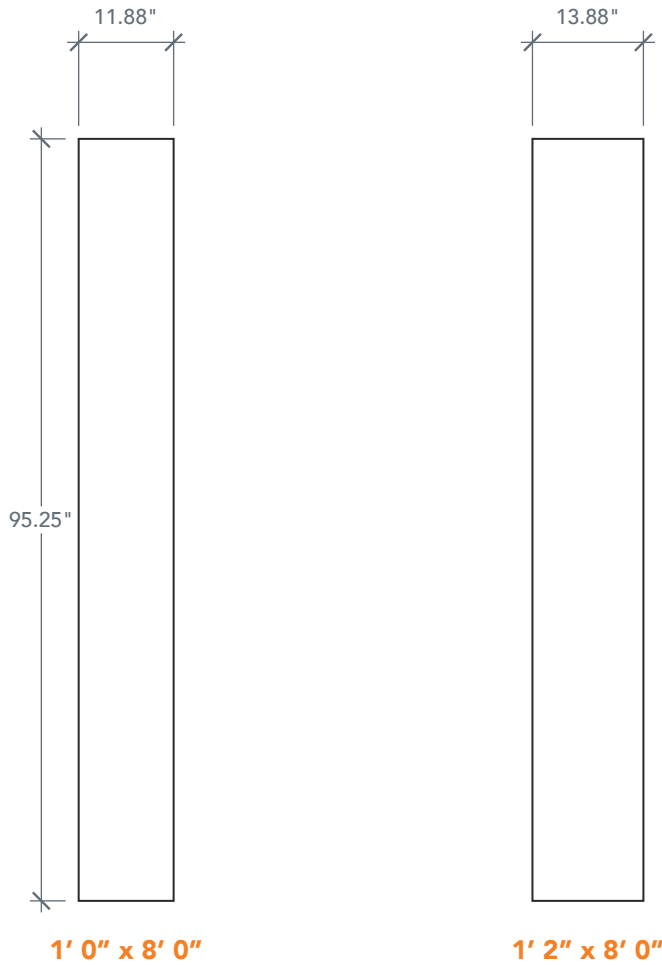

# 8'0" SLG0080 FLUSH SIDELITE

OAK SERIES  
2024 PLASTPRO SPECBOOK PAGE: 103

## AVAILABLE SIZING

ARTWORK SCALE: 1/2"=1'

NOTE: BY REQUEST, SIDELITE HEIGHT COMES IN VARYING DIMENSIONS TO A MINIMUM OF 95". EXCESS WILL BE TAKEN FROM BOTTOM RAIL. ALL OTHER DIMENSIONS WILL REMAIN THE SAME.

## CUTOUTS & GLASS

<b>FULL LITE</b>	
FL2	

ALL	Cutout	9" x 81"
	Glass	8" x 80"

**A = 6.0"**

A = DISTANCE FROM TOP OF DOOR TO TOP OF OPENING

## MATCHING DOORS

DRS0080  
Available Widths:  
2' 0"    2' 10"  
2' 4"    3' 0"  
2' 6"    3' 6"  
2' 8"

Spec Page = 77