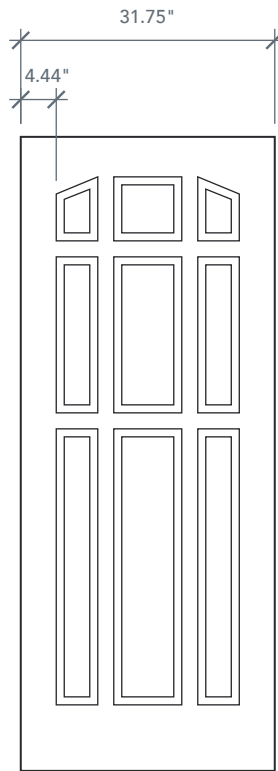

# 6'8" DRG90 NINE PANEL DOOR

OAK SERIES  
2024 PLASTPRO SPECBOOK PAGE: 99

## AVAILABLE SIZING

ARTWORK SCALE: 1/2"=1'

**3' 0" x 6' 8"**

**2' 8" x 6' 8"**

NOTE: BY REQUEST, DOOR HEIGHT COMES IN VARYING DIMENSIONS TO A MINIMUM OF 79". EXCESS WILL BE TAKEN FROM BOTTOM RAIL. ALL OTHER DIMENSIONS WILL REMAIN THE SAME.

## CUTOUTS & GLASS

A = DISTANCE FROM TOP OF DOOR TO TOP OF OPENING