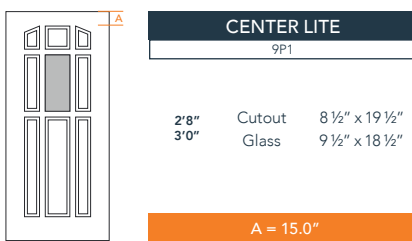

# 6'8" DRG90 NINE PANEL DOOR

OAK SERIES  
2024 PLASTPRO SPECBOOK PAGE: 99

## AVAILABLE SIZING

ARTWORK SCALE: 1/2"=1'

**3' 0" x 6' 8"**

**2' 8" x 6' 8"**

NOTE: BY REQUEST, DOOR HEIGHT COMES IN VARYING DIMENSIONS TO A MINIMUM OF 79". EXCESS WILL BE TAKEN FROM BOTTOM RAIL. ALL OTHER DIMENSIONS WILL REMAIN THE SAME.

## CUTOUTS & GLASS

A = DISTANCE FROM TOP OF DOOR TO TOP OF OPENING