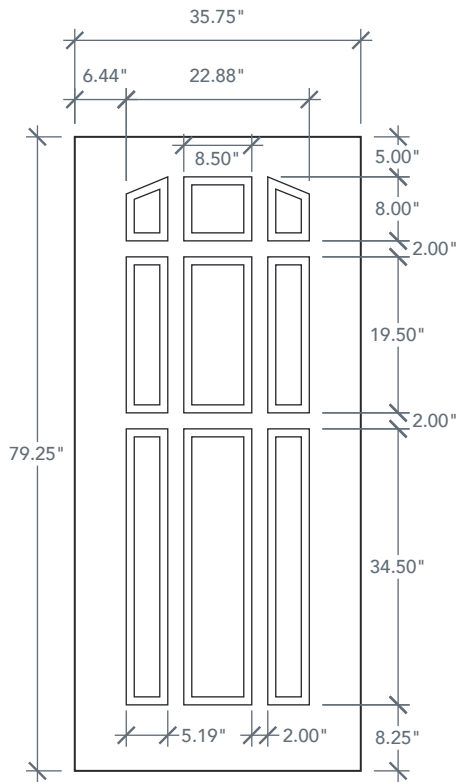

# 6'8" DRG90 NINE PANEL DOOR

OAK SERIES  
2024 PLASTPRO SPECBOOK PAGE: 99

## AVAILABLE SIZING

ARTWORK SCALE: 1/2"=1'

**3' 0" x 6' 8"**

**2' 8" x 6' 8"**

NOTE: BY REQUEST, DOOR HEIGHT COMES IN VARYING DIMENSIONS TO A MINIMUM OF 79". EXCESS WILL BE TAKEN FROM BOTTOM RAIL. ALL OTHER DIMENSIONS WILL REMAIN THE SAME.

## CUTOUTS & GLASS

A = DISTANCE FROM TOP OF DOOR TO TOP OF OPENING