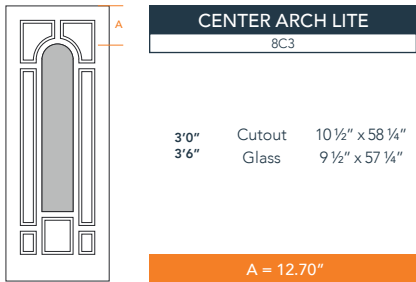

AVAILABLE SIZING

ARTWORK SCALE: 1/2"=1'

3' 0" x 8' 0"

Panel Spacing Detail

NOTE: BY REQUEST, DOOR HEIGHT COMES IN VARYING DIMENSIONS TO A MINIMUM OF 95". EXCESS WILL BE TAKEN FROM BOTTOM RAIL. ALL OTHER DIMENSIONS WILL REMAIN THE SAME.

CUTOUTS & GLASS

A = DISTANCE FROM TOP OF DOOR TO TOP OF OPENING