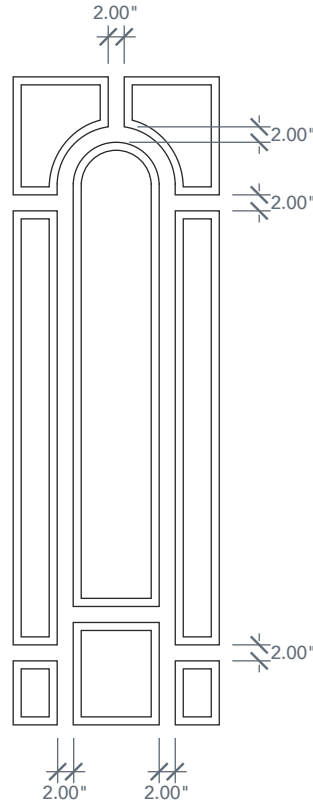

AVAILABLE SIZING

ARTWORK SCALE: 1/2"=1'

3' 0" x 8' 0"

Panel Spacing Detail

NOTE: BY REQUEST, DOOR HEIGHT COMES IN VARYING DIMENSIONS TO A MINIMUM OF 95". EXCESS WILL BE TAKEN FROM BOTTOM RAIL. ALL OTHER DIMENSIONS WILL REMAIN THE SAME.

CUTOUTS & GLASS

A = DISTANCE FROM TOP OF DOOR TO TOP OF OPENING