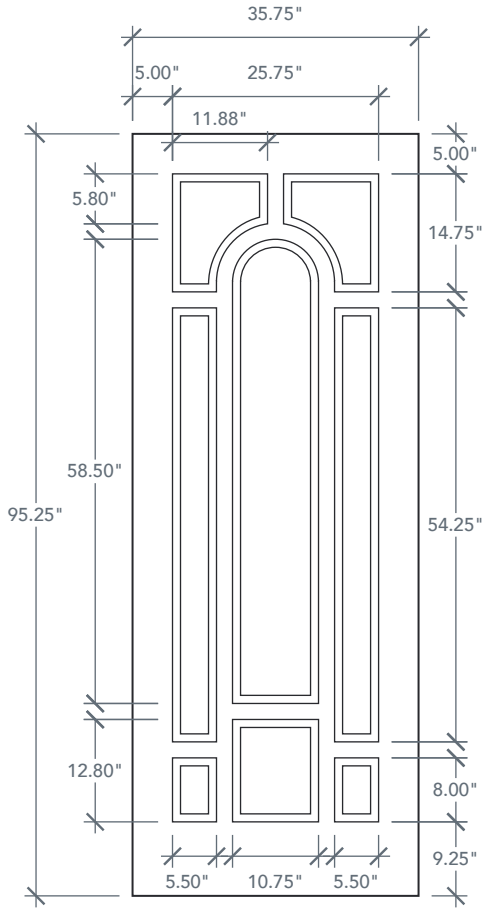

AVAILABLE SIZING

ARTWORK SCALE: 1/2"=1'

3' 0" x 8' 0"

Panel Spacing Detail

NOTE: BY REQUEST, DOOR HEIGHT COMES IN VARYING DIMENSIONS TO A MINIMUM OF 95". EXCESS WILL BE TAKEN FROM BOTTOM RAIL. ALL OTHER DIMENSIONS WILL REMAIN THE SAME.

CUTOUTS & GLASS

A = DISTANCE FROM TOP OF DOOR TO TOP OF OPENING