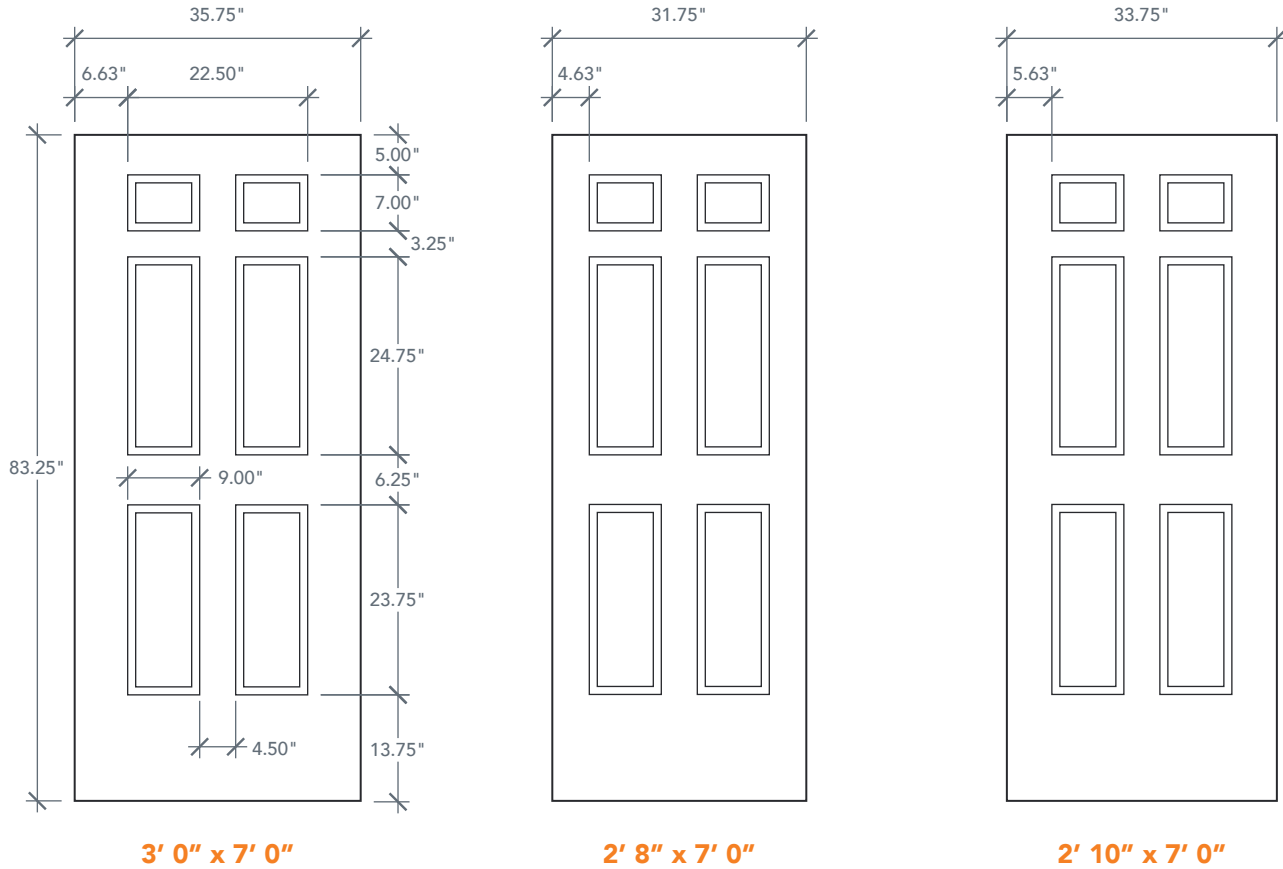

7'0" DRG6170 SIX PANEL UTILITY DOOR

OAK SERIES

2024 PLASTPRO SPECBOOK PAGE: 94

AVAILABLE SIZING

ARTWORK SCALE: 1/2"=1'

NOTE: BY REQUEST, DOOR HEIGHT COMES IN VARYING DIMENSIONS TO A MINIMUM OF 83". EXCESS WILL BE TAKEN FROM BOTTOM RAIL. ALL OTHER DIMENSIONS WILL REMAIN THE SAME.

CUTOUTS & GLASS

HALF LITE
HL4

2'8" Cutout 23" x 37"
2'10" Glass 22" x 36"
3'0"

A = 5.0"

FULL LITE
FL7

2'8" Cutout 23" x 65"
2'10" Glass 22" x 64"
3'0"

A = 5.0"

A = DISTANCE FROM TOP OF DOOR TO TOP OF OPENING

MATCHING SIDELITES

SL6170

Available Widths:

1' 0"
1' 2"

Spec Page = 111

Updated: January 2024