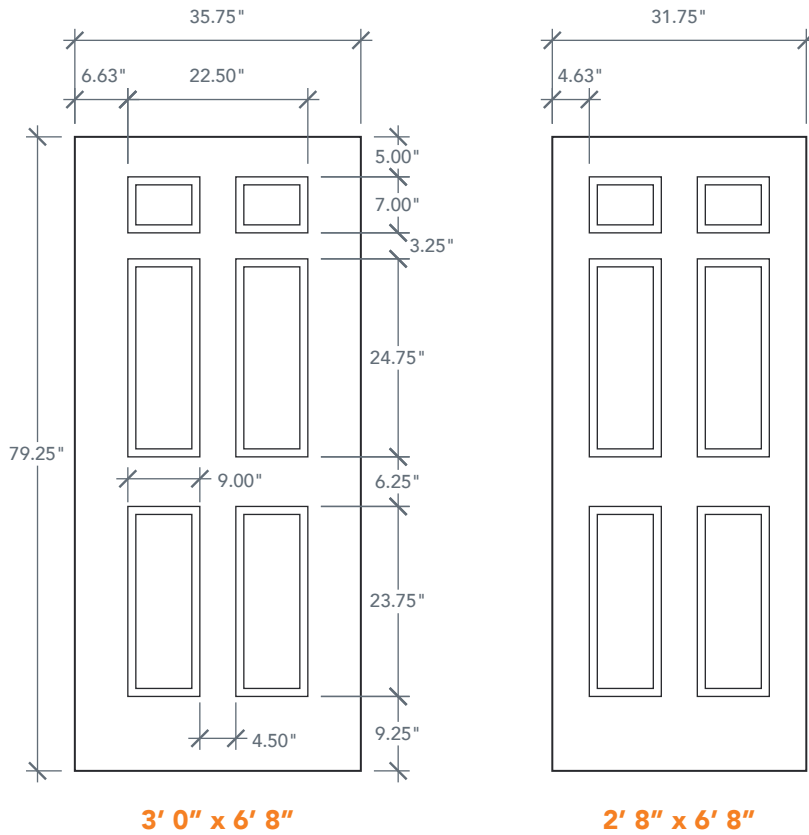

# 6'8" DRG61 SIX PANEL UTILITY DOOR

OAK SERIES

2024 PLASTPRO SPECBOOK PAGE: 93

## AVAILABLE SIZING

ARTWORK SCALE: 1/2"=1'

**3' 0" x 6' 8"**

**2' 8" x 6' 8"**

NOTE: BY REQUEST, DOOR HEIGHT COMES IN VARYING DIMENSIONS TO A MINIMUM OF 79". EXCESS WILL BE TAKEN FROM BOTTOM RAIL. ALL OTHER DIMENSIONS WILL REMAIN THE SAME.

## CUTOUTS & GLASS

Diagram	Configuration	Dimensions	Distance A
	<b>TWIN LITE</b> HL2	2'8" Cutout 9" x 37" 3'0" Glass 8" x 36"	A = 5.0"
	<b>HALF LITE</b> HL4	2'8" Cutout 23" x 37" 3'0" Glass 22" x 36"	A = 5.0"
	<b>FULL LITE</b> FL7	2'8" Cutout 23" x 65" 3'0" Glass 22" x 64"	A = 5.0"

## MATCHING SIDELITES

**SLG61**  
Available Widths:  
1' 0"  
1' 2"

Spec Page = 110