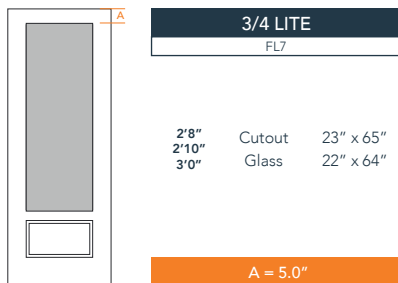

8'0" DRG2980 3/4 TWO PANEL DOOR

OAK SERIES

2024 PLASTPRO SPECBOOK PAGE: 80

AVAILABLE SIZING

ARTWORK SCALE: 1/2"=1'

3' 0" x 8' 0"

2' 8" x 8' 0"

2' 10" x 8' 0"

NOTE: BY REQUEST, DOOR HEIGHT COMES IN VARYING DIMENSIONS TO A MINIMUM OF 95". EXCESS WILL BE TAKEN FROM BOTTOM RAIL. ALL OTHER DIMENSIONS WILL REMAIN THE SAME.

CUTOUTS & GLASS

A = DISTANCE FROM TOP OF DOOR TO TOP OF OPENING