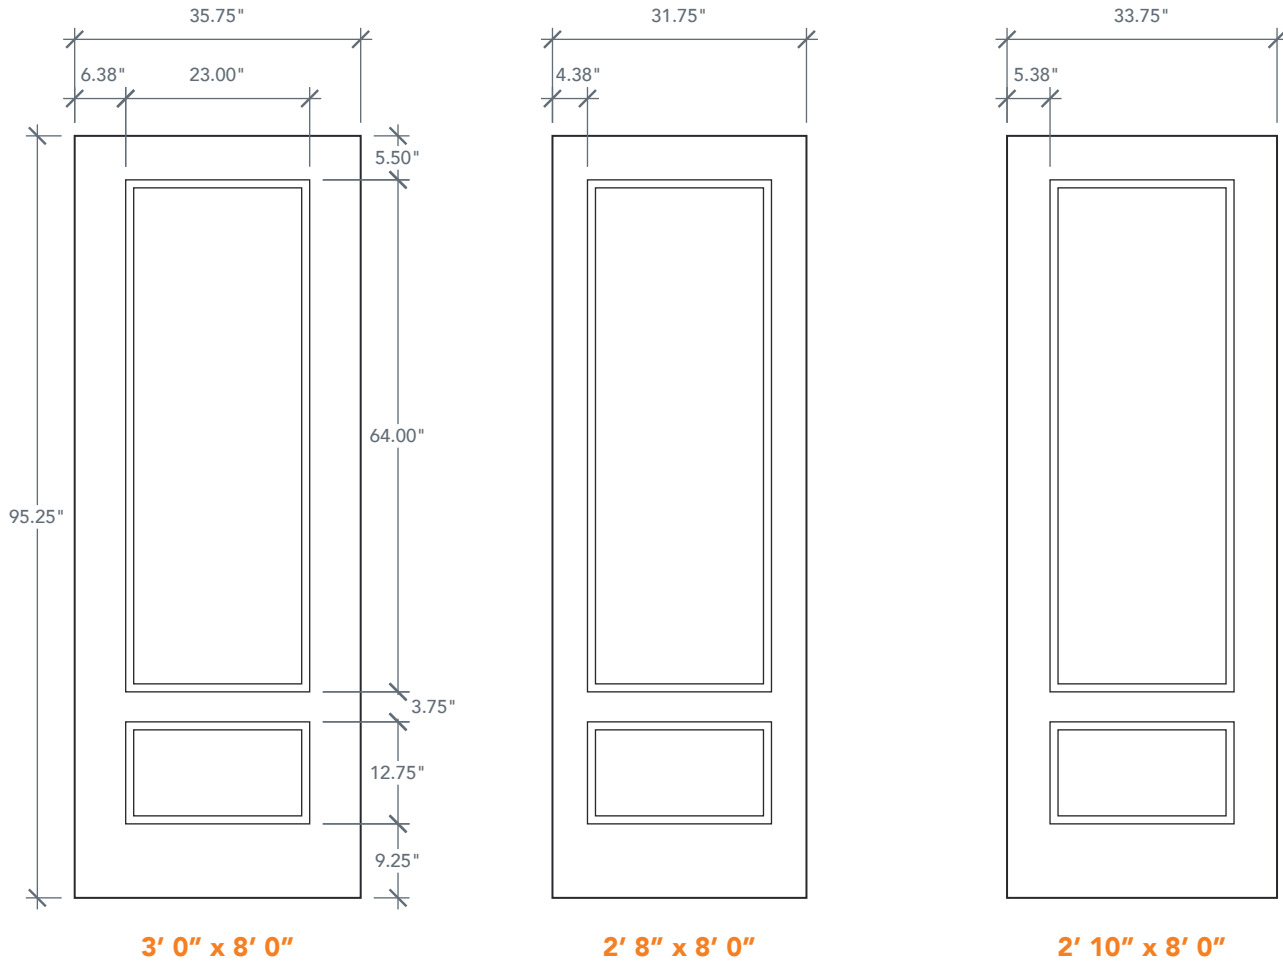

8'0" DRG2980 3/4 TWO PANEL DOOR

OAK SERIES

2024 PLASTPRO SPECBOOK PAGE: 80

AVAILABLE SIZING

ARTWORK SCALE: 1/2"=1'

3' 0" x 8' 0"

2' 8" x 8' 0"

2' 10" x 8' 0"

NOTE: BY REQUEST, DOOR HEIGHT COMES IN VARYING DIMENSIONS TO A MINIMUM OF 95". EXCESS WILL BE TAKEN FROM BOTTOM RAIL. ALL OTHER DIMENSIONS WILL REMAIN THE SAME.

CUTOUTS & GLASS

A = DISTANCE FROM TOP OF DOOR TO TOP OF OPENING