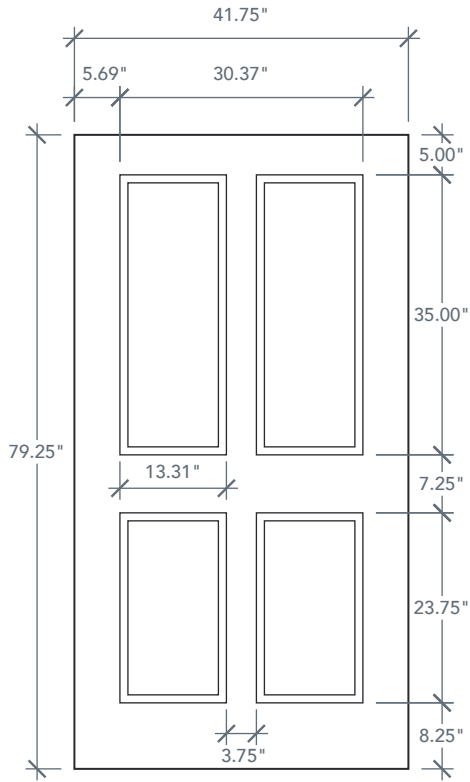

# 6'8" DRM41 TRUE FOUR PANEL DOOR

MAHOGANY SERIES  
2024 PLASTPRO SPECBOOK PAGE: 67

## AVAILABLE SIZING

ARTWORK SCALE: 1/2"=1'

**3' 6" x 6' 8"**

NOTE: BY REQUEST, DOOR HEIGHT COMES IN VARYING DIMENSIONS TO A MINIMUM OF 79". EXCESS WILL BE TAKEN FROM BOTTOM RAIL. ALL OTHER DIMENSIONS WILL REMAIN THE SAME.