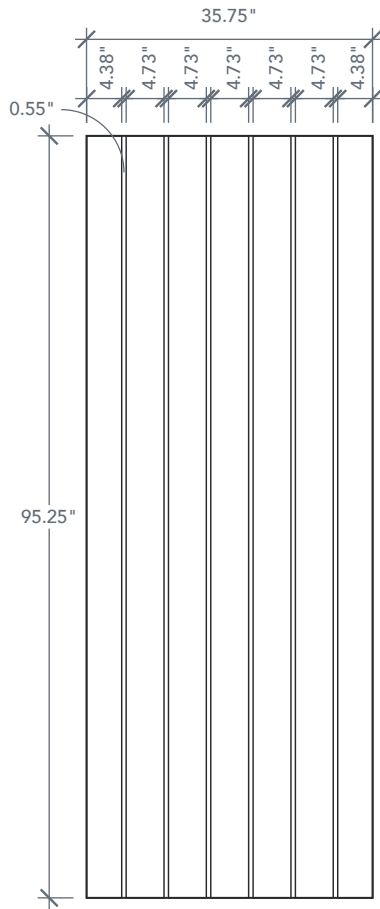

8'0" DRATP80 TRUE PLANK DOOR

SQUARE TOP

RUSTIC SERIES
2024 PLASTPRO SPECBOOK PAGE: 49

AVAILABLE SIZING

ARTWORK SCALE: 1/2"=1'

3' 0" x 8' 0"

2' 6" x 8' 0"

3' 6" x 8' 0"

NOTE: BY REQUEST, DOOR HEIGHT COMES IN VARYING DIMENSIONS TO A MINIMUM OF 95". EXCESS WILL BE TAKEN FROM BOTTOM RAIL. ALL OTHER DIMENSIONS WILL REMAIN THE SAME.