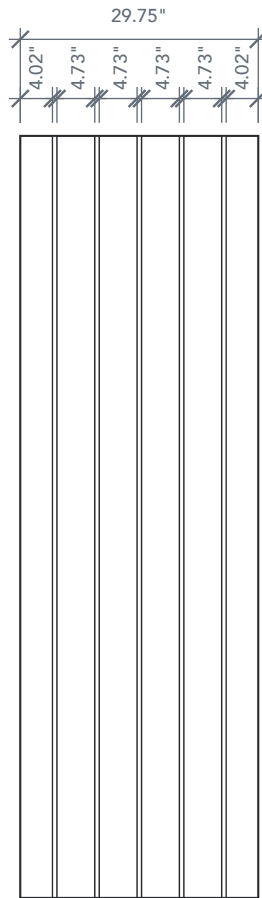

8'0" DRATP80 TRUE PLANK DOOR

SQUARE TOP

RUSTIC SERIES
2024 PLASTPRO SPECBOOK PAGE: 49

AVAILABLE SIZING

ARTWORK SCALE: 1/2"=1'

3' 0" x 8' 0"

2' 6" x 8' 0"

3' 6" x 8' 0"

NOTE: BY REQUEST, DOOR HEIGHT COMES IN VARYING DIMENSIONS TO A MINIMUM OF 95". EXCESS WILL BE TAKEN FROM BOTTOM RAIL. ALL OTHER DIMENSIONS WILL REMAIN THE SAME.