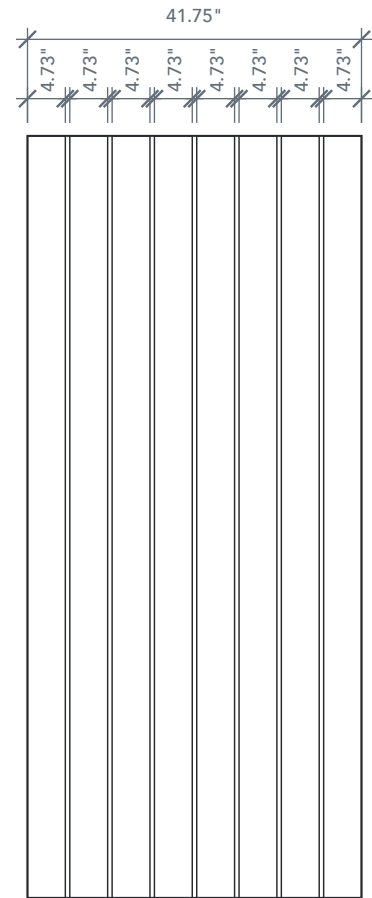

8'0" DRATP80 TRUE PLANK DOOR

SQUARE TOP

RUSTIC SERIES
2024 PLASTPRO SPECBOOK PAGE: 49

AVAILABLE SIZING

ARTWORK SCALE: 1/2"=1'

3' 0" x 8' 0"

2' 6" x 8' 0"

3' 6" x 8' 0"

NOTE: BY REQUEST, DOOR HEIGHT COMES IN VARYING DIMENSIONS TO A MINIMUM OF 95". EXCESS WILL BE TAKEN FROM BOTTOM RAIL. ALL OTHER DIMENSIONS WILL REMAIN THE SAME.