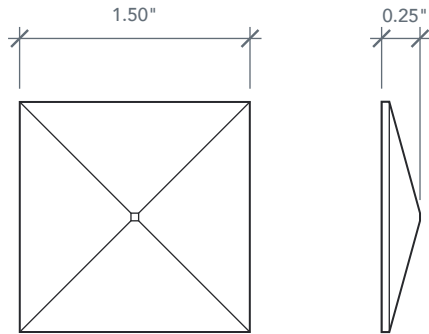

ACCESSORY DIMENSIONS & INFO

ARTWORK NOT TO SCALE

1.50" ACCLP12Q SQUARE CLAVOS

Pieces in Set: 10
1.50" Square Clavos (x10)

Matching Doors:
Rustic Door Series

1.25" ACCLP14Q SQUARE CLAVOS

Pieces in Set: 10
1.25" Square Clavos (x10)

Matching Doors:
Rustic Door Series

1.50" ACCLP12R ROUND CLAVOS

Pieces in Set: 10
1.50" Round Clavos (x10)

Matching Doors:
Rustic Door Series

1.25" ACCLP14R ROUND CLAVOS

Pieces in Set: 10
1.25" Round Clavos (x10)