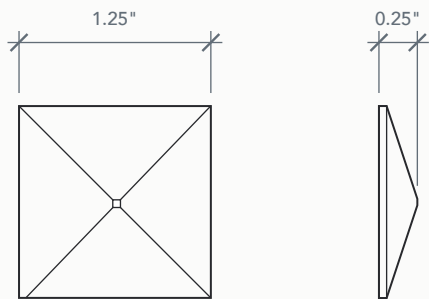

ACCESSORY DIMENSIONS & INFO

ARTWORK NOT TO SCALE

1.50" ACCLP12Q SQUARE CLAVOS

Pieces in Set: 10
1.50" Square Clavos (x10)

Matching Doors:
Rustic Door Series

1.25" ACCLP14Q SQUARE CLAVOS

Pieces in Set: 10
1.25" Square Clavos (x10)

Matching Doors:
Rustic Door Series

1.50" ACCLP12R ROUND CLAVOS

Pieces in Set: 10
1.50" Round Clavos (x10)

Matching Doors:
Rustic Door Series

1.25" ACCLP14R ROUND CLAVOS

Pieces in Set: 10
1.25" Round Clavos (x10)