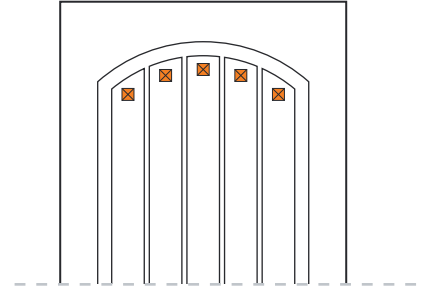

ACCESSORY DIMENSIONS & INFO

ARTWORK NOT TO SCALE

1.50" ACCLP12Q SQUARE CLAVOS

Pieces in Set: 10
1.50" Square Clavos (x10)

Matching Doors:
Rustic Door Series

1.25" ACCLP14Q SQUARE CLAVOS

Pieces in Set: 10
1.25" Square Clavos (x10)

Matching Doors:
Rustic Door Series

1.50" ACCLP12R ROUND CLAVOS

Pieces in Set: 10
1.50" Round Clavos (x10)

Matching Doors:
Rustic Door Series

1.25" ACCLP14R ROUND CLAVOS

Pieces in Set: 10
1.25" Round Clavos (x10)