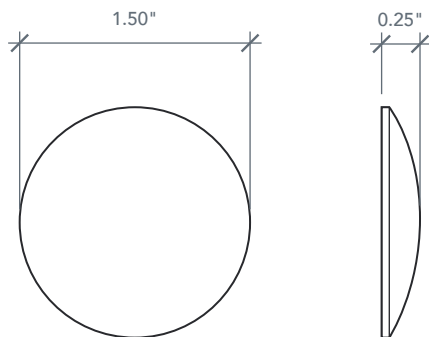

ACCESSORY DIMENSIONS & INFO

ARTWORK NOT TO SCALE

1.50" ACCLP12Q SQUARE CLAVOS

Pieces in Set: 10
1.50" Square Clavos (x10)

Matching Doors:
Rustic Door Series

1.25" ACCLP14Q SQUARE CLAVOS

Pieces in Set: 10
1.25" Square Clavos (x10)

Matching Doors:
Rustic Door Series

1.50" ACCLP12R ROUND CLAVOS

Pieces in Set: 10
1.50" Round Clavos (x10)

Matching Doors:
Rustic Door Series

1.25" ACCLP14R ROUND CLAVOS

Pieces in Set: 10
1.25" Round Clavos (x10)