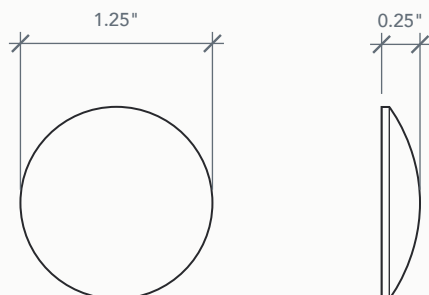

ACCESSORY DIMENSIONS & INFO

ARTWORK NOT TO SCALE

1.50" ACCLP12Q SQUARE CLAVOS

Pieces in Set: 10
1.50" Square Clavos (x10)

Matching Doors:
Rustic Door Series

1.25" ACCLP14Q SQUARE CLAVOS

Pieces in Set: 10
1.25" Square Clavos (x10)

Matching Doors:
Rustic Door Series

1.50" ACCLP12R ROUND CLAVOS

Pieces in Set: 10
1.50" Round Clavos (x10)

Matching Doors:
Rustic Door Series

1.25" ACCLP14R ROUND CLAVOS

Pieces in Set: 10
1.25" Round Clavos (x10)