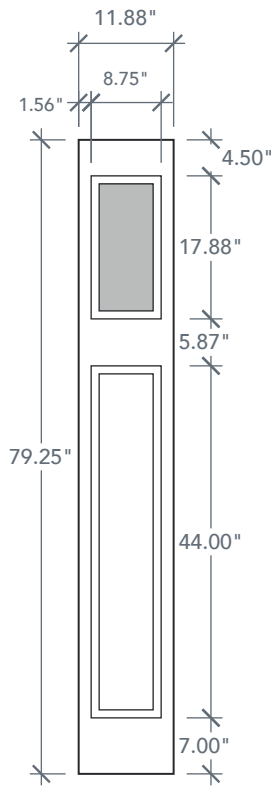

AVAILABLE SIZING

ARTWORK SCALE: 1/2"=1'

1' 0" x 6' 8"

1' 2" x 6' 8"

Glass Measurements

NOTE: BY REQUEST, SIDELITE HEIGHT COMES IN VARYING DIMENSIONS TO A MINIMUM OF 79". EXCESS WILL BE TAKEN FROM BOTTOM RAIL. ALL OTHER DIMENSIONS WILL REMAIN THE SAME.

MATCHING DOOR

DRF3C

Available Widths:
 3' 0"

Spec Page = 23