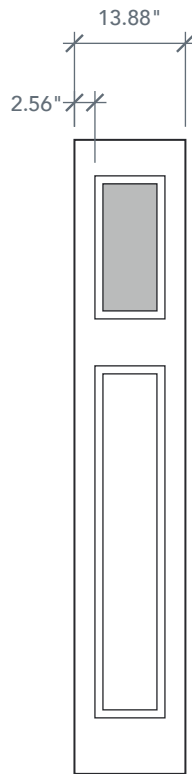

AVAILABLE SIZING

ARTWORK SCALE: 1/2"=1'

1' 0" x 6' 8"

1' 2" x 6' 8"

Glass Measurements

NOTE: BY REQUEST, SIDELITE HEIGHT COMES IN VARYING DIMENSIONS TO A MINIMUM OF 79". EXCESS WILL BE TAKEN FROM BOTTOM RAIL. ALL OTHER DIMENSIONS WILL REMAIN THE SAME.

MATCHING DOOR

DRF3C

Available Widths:
 3' 0"

Spec Page = 23