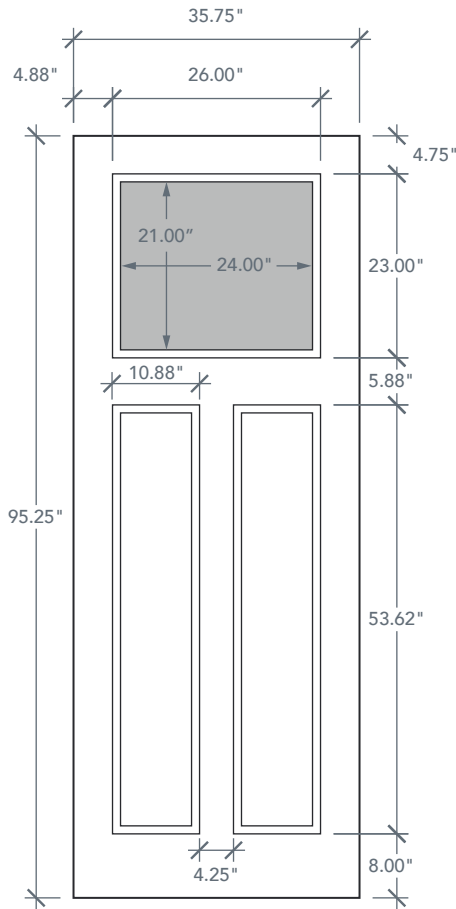

AVAILABLE SIZING

ARTWORK SCALE: 1/2"=1'

3' 0" x 8' 0"

NOTE: BY REQUEST, DOOR HEIGHT COMES IN VARYING DIMENSIONS TO A MINIMUM OF 95". EXCESS WILL BE TAKEN FROM BOTTOM RAIL. ALL OTHER DIMENSIONS WILL REMAIN THE SAME.

MATCHING SIDELITE

SLF3C80

Available Widths:

1' 0"

1' 2"

Spec Page = 32