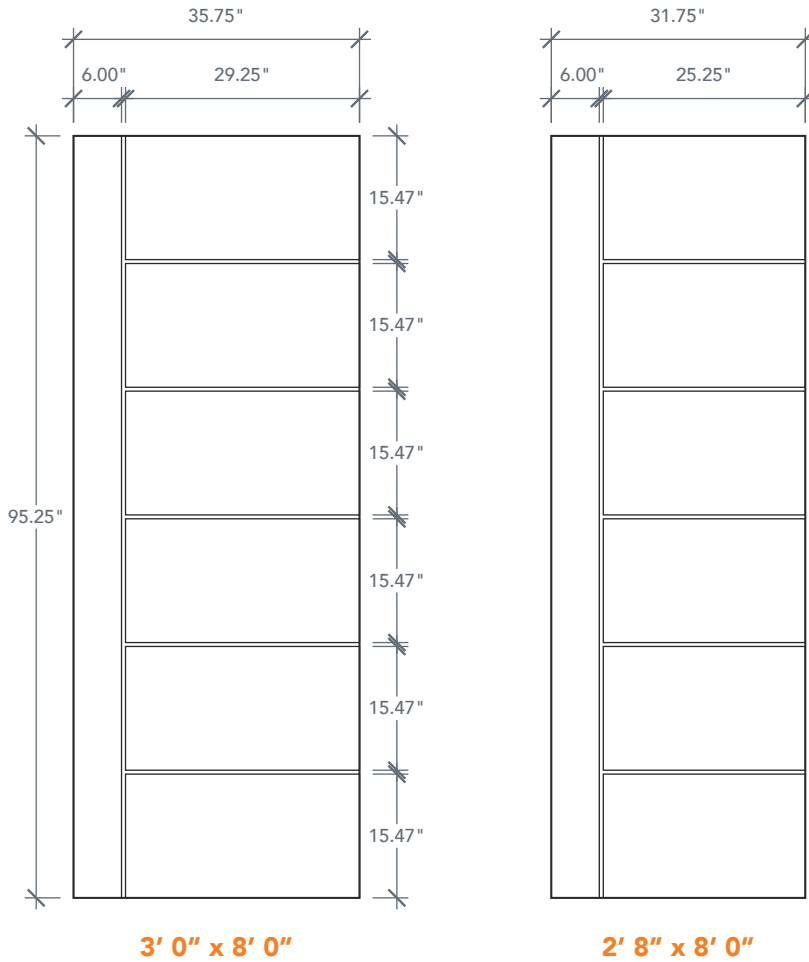

# 8'0" DMG5180 NAPOLI DOOR

OAK GRAIN

MODERN SERIES  
2024 PLASTPRO SPECBOOK PAGE: 14

## AVAILABLE SIZING

ARTWORK SCALE: 1/2"=1'

NOTE: BY REQUEST, DOOR HEIGHT COMES IN VARYING DIMENSIONS TO A MINIMUM OF 95". EXCESS WILL BE TAKEN FROM BOTTOM RAIL. ALL OTHER DIMENSIONS WILL REMAIN THE SAME.

## CARVING DETAIL CLOSE UP